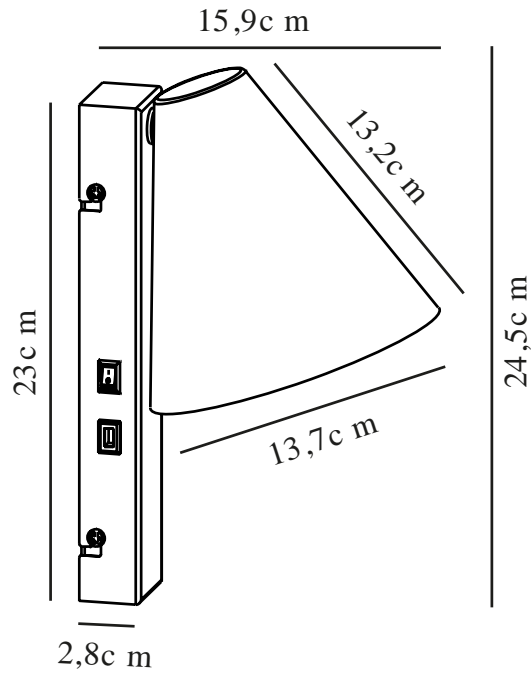

WILMER | WALL LIGHT | WHITE

2512281001

nordlux®

Voltage (V): 220-240 Volt
IP degree: IP20
Maximum bulb wattage (W): 40W
Class (Class 1, Class 2, Class 3):
Class 2 (Double isolated)
Socket type: E14
Switch placement: On the wall
base
Parallel connection: False

Primary material: Metal
Secondary material: Plastic
Colour of the cable: White
Length of the cable (cm): 150
Surface material of the cable:
Plastic
Is the cable replaceable: False

Colour: White
Height (cm): 24.5
Shade Diameter (cm): 13.7
Length (cm): 13.7
Turning Angle (°): 130
EAN: 5704924024443
TUN: 2439888
Item Number: 2512281001

Pcs Per Master Carton: 3
Sales Box Height (cm): 18
Sales Box Width(cm): 26
Sales Box Depth (cm): 15.5
Sales Box Volume m³ : 0.0073
Product net weight (kg): 0.56

- Minimalistic design • USB-C port for charging your phone or other device
- Shade can be turned from side to side

This small wall light, Wilmer, has a minimalist design that does not take up much space. You can easily charge your phone from the built-in USB-C port, and the shade can be turned to either side. Perfect as a bedside lamp for a nice reading light.