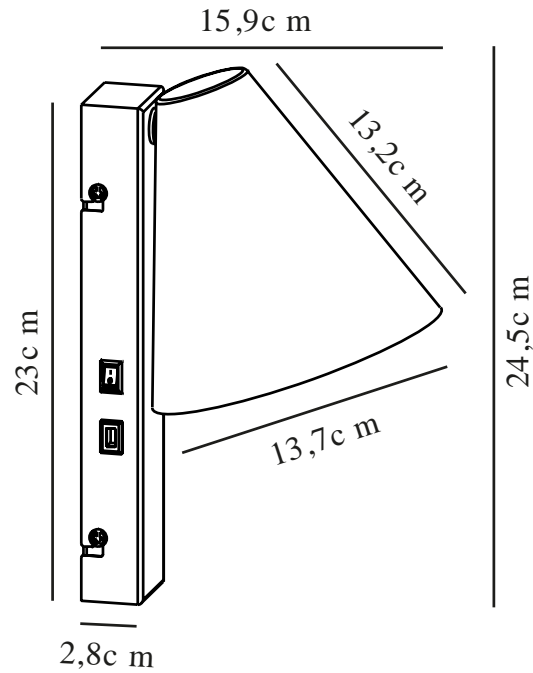

WILMER | WALL LIGHT | BLACK

2512281003

nordlux®

Voltage (V): 220-240 Volt
IP degree: IP20
Maximum bulb wattage (W): 40W
Class (Class 1, Class 2, Class 3):
Class 2 (Double isolated)
Socket type: E14
Switch placement: On the wall
base
Parallel connection: False

Primary material: Metal
Secondary material: Plastic
Colour of the cable: Black
Length of the cable (cm): 150
Surface material of the cable:
Plastic
Is the cable replaceable: False

Colour: Black
Height (cm): 24.5
Shade Diameter (cm): 13.7
Length (cm): 13.7
Turning Angle (°): 130
EAN: 5704924024450
TUN: 2439889
Item Number: 2512281003

Pcs Per Master Carton: 3
Sales Box Height (cm): 18
Sales Box Width(cm): 26
Sales Box Depth (cm): 15.5
Sales Box Volume m³ : 0.0073
Product net weight (kg): 0.56

- Minimalistic design • USB-C port for charging your phone or other device
- Shade can be turned from side to side

This small wall light, Wilmer, has a minimalist design that does not take up much space. You can easily charge your phone from the built-in USB-C port, and the shade can be turned to either side. Perfect as a bedside lamp for a nice reading light.