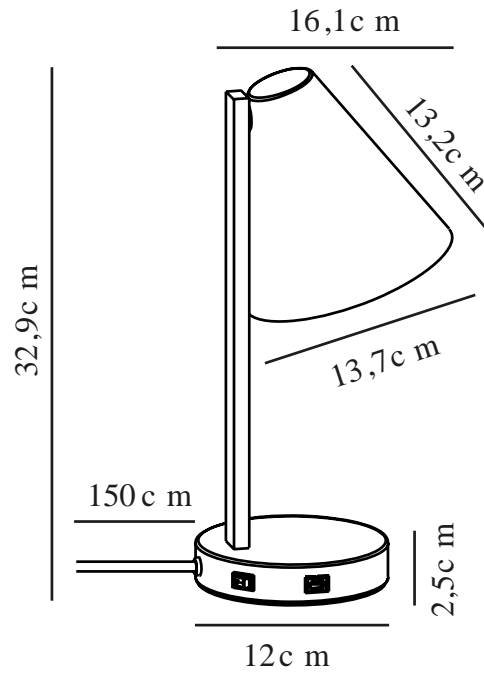

WILMER | TABLE LAMP | WHITE

2512305001

nordlux®

Voltage (V): 220-240 Volt
IP degree: IP20
Maximum bulb wattage (W): 40W
Class (Class 1, Class 2, Class 3):
Class 2 (Double isolated)
Socket type: E14
Switch placement: On the
table/ground base
Parallel connection: False

Primary material: Metal
Secondary material: Plastic
Colour of the cable: Black
Length of the cable (cm): 150
Surface material of the cable:
Plastic
Is the cable replaceable: False

Colour: White
Height (cm): 32.9
Shade Diameter (cm): 13.7
Length (cm): 13.7
Turning Angle (°): 150
EAN: 5704924024467
TUN: 2439890
Item Number: 2512305001

Pcs Per Master Carton: 3
Sales Box Height (cm): 17
Sales Box Width(cm): 37
Sales Box Depth (cm): 17
Sales Box Volume m³ : 0.0107
Product net weight (kg): 0.76

- Minimalistic design • USB-C port for charging your phone or other device
- Shade can be turned from side to side

This small table lamp, Wilmer, has a minimalist design that does not take up much space. You can easily charge your phone from the built-in USB-C port, and the shade can be turned to either side. Perfect as a bedside lamp or on your desk for a nice working or reading light.