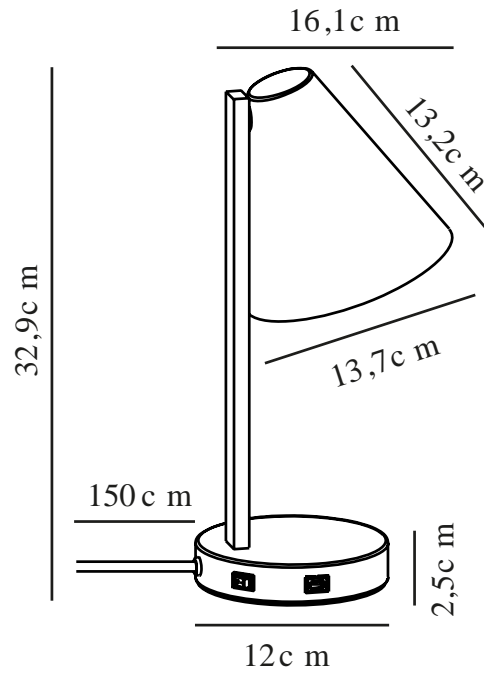

WILMER | TABLE LAMP | BLACK

2512305003

nordlux®

Voltage (V): 220-240 Volt
IP degree: IP20
Maximum bulb wattage (W): 40
Class (Class 1, Class 2, Class 3):
Class 2 (Double isolated)
Socket type: E14
Switch placement: On the
table/ground base
Parallel connection: False

Primary material: Metal
Secondary material: Plastic
Colour of the cable: Black
Length of the cable (cm): 150
Surface material of the cable:
Plastic
Is the cable replaceable: False

Colour: Black
Height (cm): 32.9
Shade Diameter (cm): 13.7
Length (cm): 13.7
Turning Angle (°): 150
EAN: 5704924024474
TUN: 2439892
Item Number: 2512305003

Pcs Per Master Carton: 3
Sales Box Height (cm): 17
Sales Box Width(cm): 37
Sales Box Depth (cm): 17
Sales Box Volume m³ : 0.0107
Product net weight (kg): 0.76

- Minimalistic design • USB-C port for charging your phone or other device
- Shade can be turned from side to side

This small table lamp, Wilmer, has a minimalist design that does not take up much space. You can easily charge your phone from the built-in USB-C port, and the shade can be turned to either side. Perfect as a bedside lamp or on your desk for a nice working or reading light.