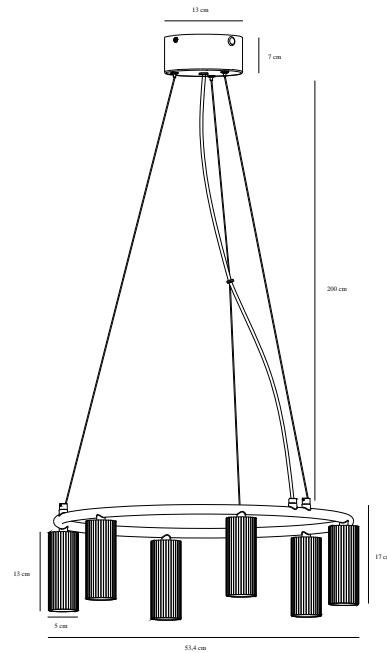

# VICO CHANDELIER | PENDANT | BLACK

2512323003

nordlux®

Voltage (V): 220-240 Volt  
IP degree: IP20  
Maximum bulb wattage (W): 6x5W  
Class (Class 1, Class 2, Class 3):  
Class 2 (Double isolated)  
Socket type: GU10  
Parallel connection: False

Primary material: Aluminium  
Secondary material: Metal  
Colour of the cable: Black  
Length of the cable (cm): 200  
Surface material of the cable:  
Plastic  
Is the cable replaceable: False  
Colour: Black

Height (cm): 17  
Width (cm): 53.4  
Shade Diameter (cm): 5  
Shade Height (cm): 13  
Lenght (cm): 53.4

EAN: 5704924024481  
TUN: 2439893  
Item Number: 2512323003  
Pcs Per Master Carton: 2

Sales Box Height (cm): 56  
Sales Box Width(cm): 56  
Sales Box Depth (cm): 19  
Sales Box Volume m<sup>3</sup> : 0.0596  
Product net weight (kg): 2.06

• Scandinavian minimalism • Slimline design

The Vico series embodies Scandinavian elegance through its minimalist, streamlined design. The fluted surface adds a subtle but interesting effect. Vico emits a downward light and can be used e.g. above the dining table.