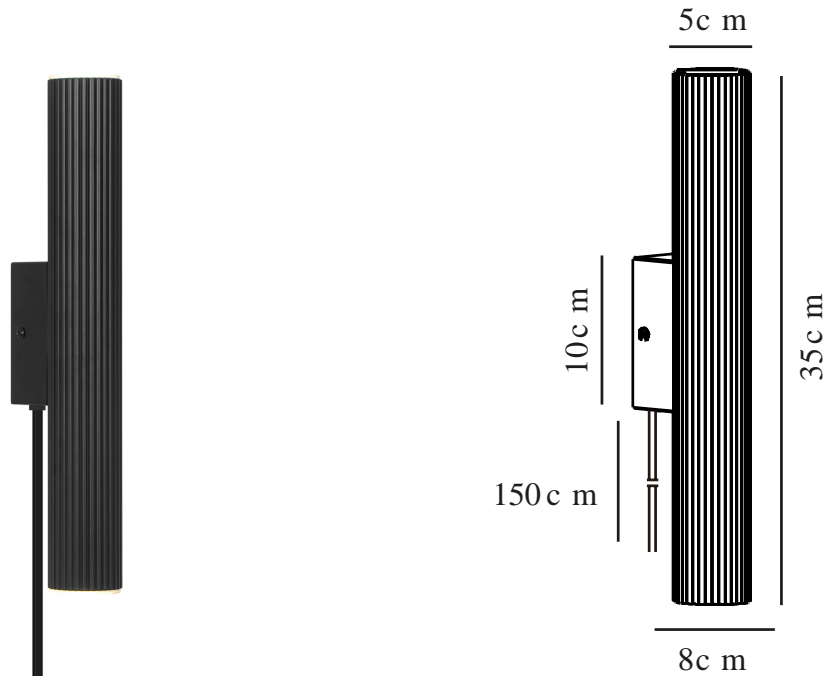

# VICO LONG | WALL LIGHT | BLACK

2512341003

nordlux®

Voltage (V): 220-240 Volt  
IP degree: IP20  
Maximum bulb wattage (W): 2x5W  
Class (Class 1, Class 2, Class 3):  
Class 2 (Double isolated)  
Socket type: GU10  
Switch placement: On the cable  
Parallel connection: False

Primary material: Aluminium  
Secondary material: Metal  
Colour of the cable: Black  
Length of the cable (cm): 150  
Surface material of the cable:  
Plastic  
Is the cable replaceable: True  
Colour: Black

Height (cm): 35  
Shade Diameter (cm): 5  
Shade Height (cm): 35  
Length (cm): 8

EAN: 5704924024498  
TUN: 2439894  
Item Number: 2512341003  
Pcs Per Master Carton: 4

Sales Box Height (cm): 36  
Sales Box Width(cm): 9  
Sales Box Depth (cm): 7  
Sales Box Volume m<sup>3</sup> : 0.0023  
Product net weight (kg): 0.64