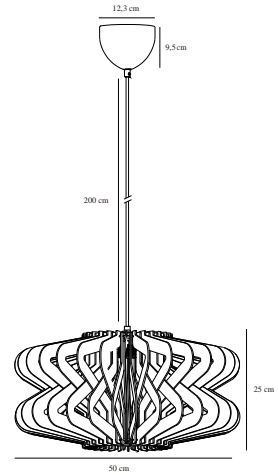

MANAGO | PENDANT | NATURE

2512353014

nordlux®

Voltage (V): 220-240 Volt
IP degree: IP20
Maximum bulb wattage (W): 40W
Class (Class 1, Class 2, Class 3):
Class 2 (Double isolated)
Socket type: E27
Parallel connection: False

Height (cm): 25
Shade Diameter (cm): 50
Length (cm): 50
EAN: 5704924024504
TUN: 2439895
Item Number: 2512353014
Pcs Per Master Carton: 3

Sales Box Height (cm): 26.5
Sales Box Width (cm): 20
Sales Box Depth (cm): 20
Sales Box Volume m³: 0.0106
Product net weight (kg): 1.34

Primary material: Wood
Secondary material: Plastic
Colour of the cable: Black
Length of the cable (cm): 200
Surface material of the cable:
Plastic
Is the cable replaceable: False
Colour: Nature

- Natural and soft design
- Two designs in one, depending on how the slats are mounted
- The wooden structure creates beautiful light and shadow play
- Flat-packed and easy to assemble

Manago has a shade of wooden slats in a graphic silhouette that creates a warm and pleasant light diffusion. Create your own look by mounting the wooden slats whichever way you prefer. Perfect for hanging in a corner or above a dining table.