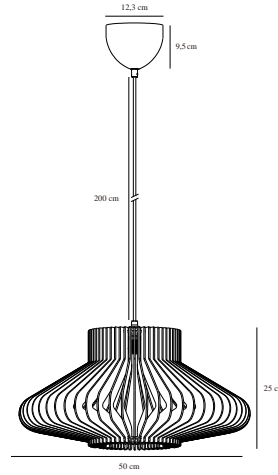

MANAGO | PENDANT | NATURE

2512353014

nordlux®

Voltage (V): 220-240 Volt
IP degree: IP20
Maximum bulb wattage (W): 40W
Class (Class 1, Class 2, Class 3):
Class 2 (Double isolated)
Socket type: E27
Parallel connection: False

Height (cm): 25
Shade Diameter (cm): 50
Length (cm): 50
EAN: 5704924024504
TUN: 2439895
Item Number: 2512353014
Pcs Per Master Carton: 3

Sales Box Height (cm): 26.5
Sales Box Width (cm): 20
Sales Box Depth (cm): 20
Sales Box Volume m³: 0.0106
Product net weight (kg): 1.34

Primary material: Wood
Secondary material: Plastic
Colour of the cable: Black
Length of the cable (cm): 200
Surface material of the cable:
Plastic
Is the cable replaceable: False
Colour: Nature

- Natural and soft design
- Two designs in one, depending on how the slats are mounted
- The wooden structure creates beautiful light and shadow play
- Flat-packed and easy to assemble