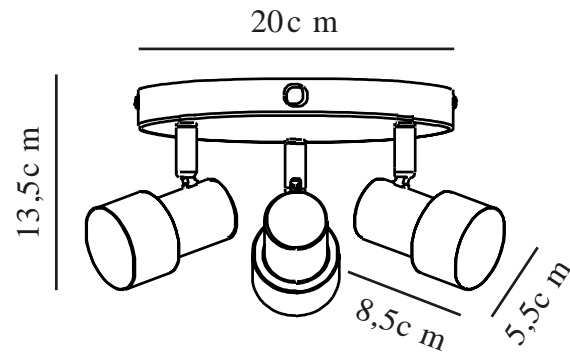

BOSTON 3-RONDEL | CEILING LIGHT | BLACK

2512370103

nordlux®

Voltage (V): 220-240 Volt
IP degree: IP20
Maximum bulb wattage (W): 3x5W
Class (Class 1, Class 2, Class 3):
Class 2 (Double isolated)
Socket type: GU10
Parallel connection: False

Primary material: Metal
Secondary material: Ceramic
Colour: Black

Height (cm): 13.5
Shade Diameter (cm): 5.5
Shade Height (cm): 8.5
Length (cm): 20
Tilt Angle (°): 90
Turning Angle (°): 320

EAN: 5704924024511
TUN: 2439896
Item Number: 2512370103

Pcs Per Master Carton: 3
Sales Box Height (cm): 22
Sales Box Width (cm): 22
Sales Box Depth (cm): 12
Sales Box Volume m³ : 0.0058
Product net weight (kg): 0.73

• Minimalistic design • Tilting and swivelling lamp heads