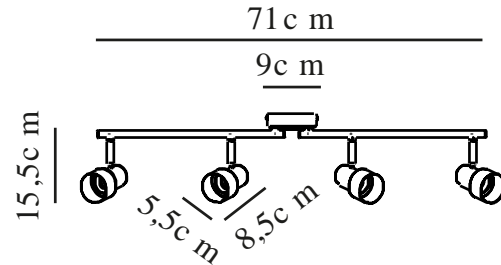

BOSTON 4-RAIL | CEILING LIGHT | BLACK

2512380103

nordlux®

Voltage (V): 220-240 Volt
IP degree: IP20
Maximum bulb wattage (W): 4x5W
Class (Class 1, Class 2, Class 3):
Class 2 (Double isolated)
Socket type: GU10
Parallel connection: False

Height (cm): 15.5
Shade Diameter (cm): 5.5
Shade Height (cm): 8.5
Length (cm): 71
Tilt Angle (°): 90
Turning Angle (°): 320

Pcs Per Master Carton: 3
Sales Box Height (cm): 41
Sales Box Width(cm): 20
Sales Box Depth (cm): 19
Sales Box Volume m³ : 0.0156
Product net weight (kg): 0.78

Primary material: Metal
Secondary material: Ceramic
Colour: Black

EAN: 5704924024528
TUN: 2439897
Item Number: 2512380103

• Minimalistic design • Tilting and swivelling lamp heads

Boston has a simple, minimalist design and provides a practical light. It features tilting and swivelling lamp heads for directional light – perfect for an entrance hall, corridor or office.