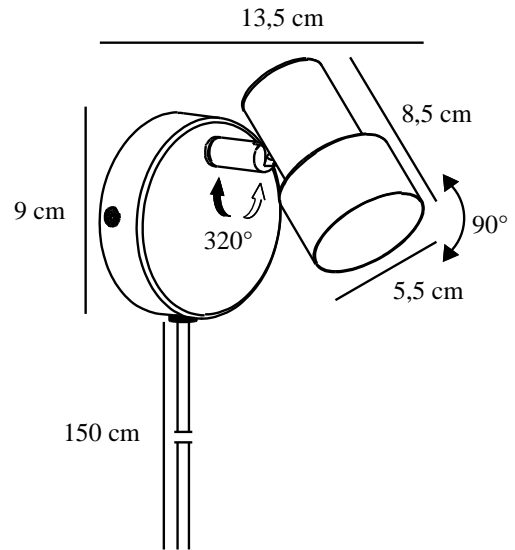

BOSTON SPOT | WALL LIGHT | BLACK

2512391003

nordlux®

Voltage (V): 220-240 Volt
IP degree: IP20
Maximum bulb wattage (W): 5W
Class (Class 1, Class 2, Class 3):
Class 2 (Double isolated)
Socket type: GU10
Switch placement: On the cable
Parallel connection: False

Primary material: Metal
Secondary material: Ceramic
Colour of the cable: Black
Length of the cable (cm): 150
Surface material of the cable:
Plastic
Is the cable replaceable: True
Colour: Black

Height (cm): 11.5
Shade Diameter (cm): 5.5
Shade Height (cm): 8.5
Length (cm): 13.5
Tilt Angle (°): 90
Turning Angle (°): 320

EAN: 5704924024535
TUN: 2439898
Item Number: 2512391003
Pcs Per Master Carton: 3

Sales Box Height (cm): 14
Sales Box Width(cm): 11
Sales Box Depth (cm): 10
Sales Box Volume m³: 0.0015
Product net weight (kg): 0.31

• Minimalistic design • Tilting and swivelling lamp head

Boston has a simple, minimalist design and provides a practical light. It features tilting and swivelling lamp heads for directional light – perfect next to the bed or in the children's room.