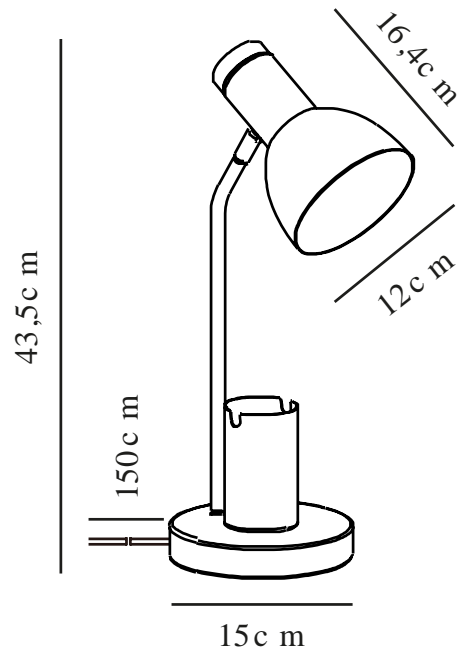

DEVONE | TABLE LAMP | WHITE

2512405001

nordlux®

Voltage (V): 220-240 Volt
IP degree: IP20
Maximum bulb wattage (W): 15W
Class (Class 1, Class 2, Class 3):
Class 2 (Double isolated)
Socket type: E27
Switch placement: On the cable
Parallel connection: False

Height (cm): 43.5
Tube Diameter (cm): 1.15
Shade Diameter (cm): 12
Shade Height (cm): 16.5
Outdoor base dimension (cm): 15
Length (cm): 22
Tilt Angle (°): 150
Turning Angle (°): 320

Sales Box Height (cm): 42
Sales Box Width(cm): 18.5
Sales Box Depth (cm): 16
Sales Box Volume m³ : 0.0124
Product net weight (kg): 1.03

Primary material: Metal
Secondary material: Wood
Colour of the cable: White
Length of the cable (cm): 150
Surface material of the cable:
Plastic
Is the cable replaceable: False
Colour: White

EAN: 5704924024542
TUN: 2439899
Item Number: 2512405001
Pcs Per Master Carton: 3

- Cool mix of wood and metal • A perfect desk lamp for the children's room
- Built-in storage for pencils or a phone holder

With its cute design, built-in storage for pens and a phone holder, Devone is the perfect desk lamp for the children's room. Devone is made of metal with a cool wooden top and has a flexible lamp head that makes it ideal for creating a good reading light.