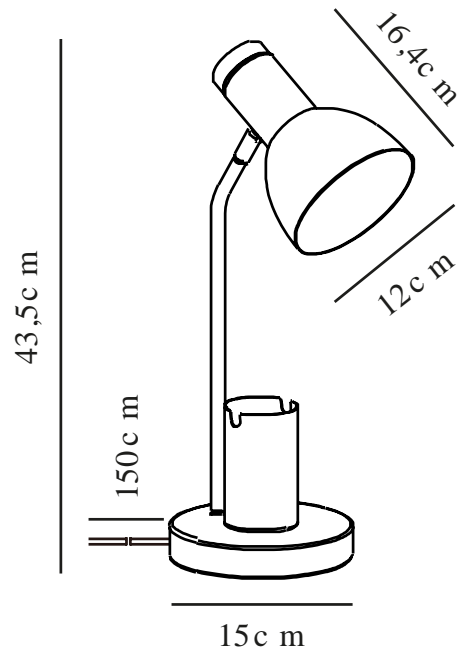

# DEVONE | TABLE LAMP | DUSTY GREEN

2512405023

nordlux®

Voltage (V): 220-240 Volt  
IP degree: IP20  
Maximum bulb wattage (W): 15W  
Class (Class 1, Class 2, Class 3):  
Class 2 (Double isolated)  
Socket type: E27  
Switch placement: On the cable  
Parallel connection: False

Height (cm): 43.5  
Tube Diameter (cm): 1.15  
Shade Diameter (cm): 12  
Shade Height (cm): 16.5  
Outdoor base dimension (cm): 15  
Length (cm): 22  
Tilt Angle (°): 150  
Turning Angle (°): 320

Sales Box Height (cm): 42  
Sales Box Width(cm): 18.5  
Sales Box Depth (cm): 16  
Sales Box Volume m<sup>3</sup> : 0.0124  
Product net weight (kg): 1.03

Primary material: Metal  
Secondary material: Wood  
Colour of the cable: White  
Length of the cable (cm): 150  
Surface material of the cable:  
Plastic  
Is the cable replaceable: False  
Colour: Dusty green

EAN: 5704924024559  
TUN: 2439900  
Item Number: 2512405023  
Pcs Per Master Carton: 3

- Cool mix of wood and metal • A perfect desk lamp for the children's room
- Built-in storage for pencils or a phone holder