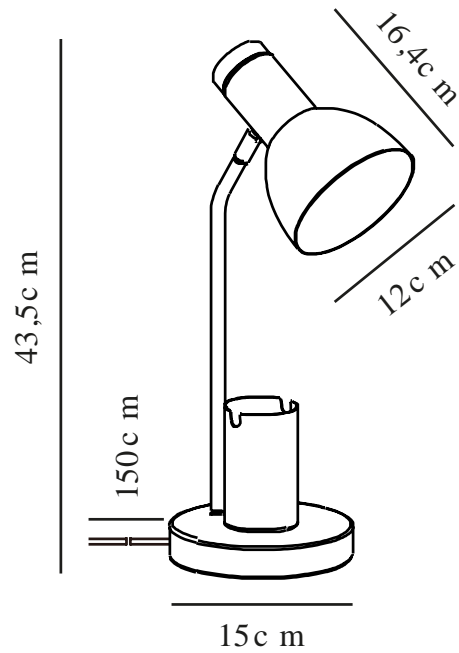

DEVONE | TABLE LAMP | DUSTY ROSE

2512405057

nordlux®

Voltage (V): 220-240 Volt
IP degree: IP20
Maximum bulb wattage (W): 15W
Class (Class 1, Class 2, Class 3):
Class 2 (Double isolated)
Socket type: E27
Switch placement: On the cable
Parallel connection: False

Height (cm): 43.5
Tube Diameter (cm): 1.15
Shade Diameter (cm): 12
Shade Height (cm): 16.5
Outdoor base dimension (cm): 15
Length (cm): 22
Tilt Angle (°): 150
Turning Angle (°): 320

Sales Box Height (cm): 42
Sales Box Width (cm): 18.5
Sales Box Depth (cm): 16
Sales Box Volume m³: 0.0124
Product net weight (kg): 1.03

Primary material: Metal
Secondary material: Wood
Colour of the cable: White
Length of the cable (cm): 150
Surface material of the cable:
Plastic
Is the cable replaceable: False
Colour: Dusty rose

EAN: 5704924024566
TUN: 2439901
Item Number: 2512405057
Pcs Per Master Carton: 3

- Cool mix of wood and metal • A perfect desk lamp for the children's room
- Built-in storage for pencils or a phone holder

With its cute design, built-in storage for pens and a phone holder, Devone is the perfect desk lamp for the children's room. Devone is made of metal with a cool wooden top and has a flexible lamp head that makes it ideal for creating a good reading light.