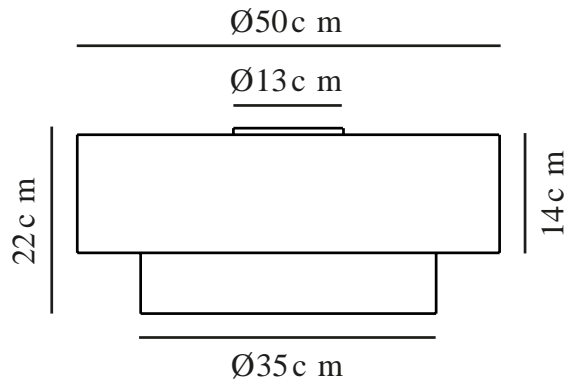

MALODIN | CEILING LIGHT | BEIGE

2512436009

nordlux®

Voltage (V): 220-240 Volt
IP degree: IP20
Maximum bulb wattage (W): 40W
Class (Class 1, Class 2, Class 3):
Class 2 (Double isolated)
Socket type: E27
Parallel connection: False

Height (cm): 22
Shade Diameter (cm): 50
Length (cm): 50
EAN: 5704924024573
TUN: 2439902
Item Number: 2512436009

Pcs Per Master Carton: 3
Sales Box Height (cm): 15.5
Sales Box Width(cm): 52
Sales Box Depth (cm): 52
Sales Box Volume m³ : 0.0419
Product net weight (kg): 1.5115