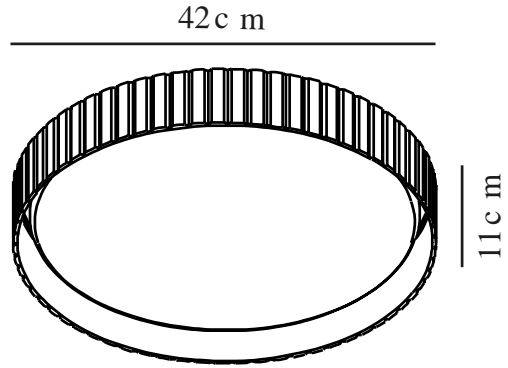

CORATO 40 | CEILING LIGHT | GREY

2512456010

nordlux®

Voltage (V): 220-240 Volt
IP degree: IP20
Maximum bulb wattage (W):
3x15W
Class (Class 1, Class 2, Class 3):
Class 2 (Double isolated)
Socket type: E14
Parallel connection: False

Height (cm): 11
Shade Diameter (cm): 42
Shade Height (cm): 12
Length (cm): 42
EAN: 5704924024580
TUN: 2439903
Item Number: 2512456010

Pcs Per Master Carton: 3
Sales Box Height (cm): 44
Sales Box Width(cm): 44
Sales Box Depth (cm): 13
Sales Box Volume m³ : 0.0252
Product net weight (kg): 0.95

Primary material: Plastic
Secondary material: Felt
Colour: Grey

• Decorative and elegant style • Mixed materials – plastic and felt

Corato is a different take on a ceiling light – with a traditional shape but in an interesting mix of materials. The shade is made of plastic and is surrounded by felt, creating a soft and decorative look. The plastic shade ensures a soft and diffused light.