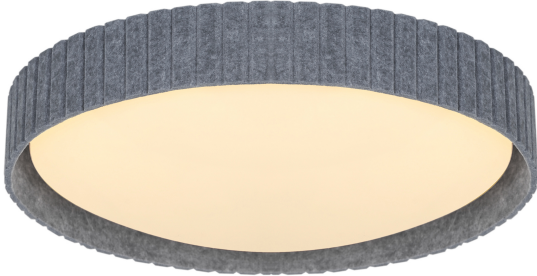

CORATO 50 | CEILING LIGHT | GREY

2512466010

nordlux®

Voltage (V): 220-240 Volt
IP degree: IP20
Maximum bulb wattage (W):
3x15W
Class (Class 1, Class 2, Class 3):
Class 2 (Double isolated)
Socket type: E14
Parallel connection: False

Height (cm): 11
Shade Diameter (cm): 52
Shade Height (cm): 12
Lenght (cm): 52
EAN: 5704924024597
TUN: 2439904
Item Number: 2512466010

Pcs Per Master Carton: 3
Sales Box Height (cm): 54
Sales Box Width(cm): 54
Sales Box Depth (cm): 13
Sales Box Volume m³ : 0.0379
Product net weight (kg): 1.32

Primary material: Plastic
Secondary material: Felt
Colour: Grey

• Decorative and elegant style • Mixed materials – plastic and felt

Corato is a different take on a ceiling light – with a traditional shape but in an interesting mix of materials. The shade is made of plastic and is surrounded by felt, creating a soft and decorative look. The plastic shade ensures a soft and diffused light.