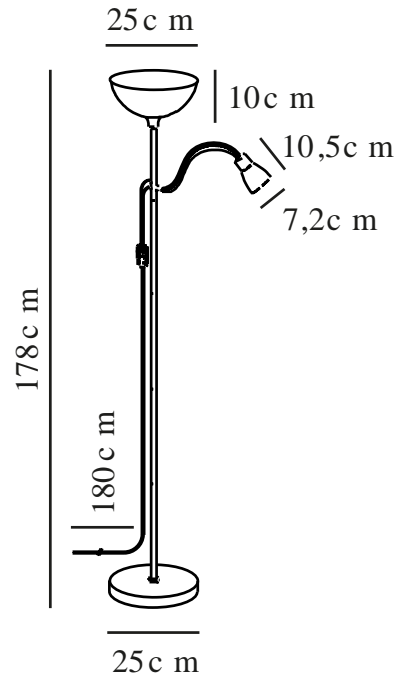

LAURIA | FLOOR LAMP | BLACK

2512554003

nordlux®

Voltage (V): 220-240 Volt
IP degree: IP20
Maximum bulb wattage (W): 40W
E27/15W E14
Class (Class 1, Class 2, Class 3):
Class 2 (Double isolated)
Socket type: E27
Switch placement: On the cable
Parallel connection: False

Primary material: Metal
Secondary material: Glass
Colour of the cable: Black
Length of the cable (cm): 180
Surface material of the cable:
Plastic
Is the cable replaceable: False

Colour: Black
Height (cm): 178
Tube Diameter (cm): 1.5
Shade Diameter (cm): 25
Shade Height (cm): 12
Outdoor base dimension (cm): 25
Length (cm): 45

EAN: 5704924024634
TUN: 2439908
Item Number: 2512554003

Pcs Per Master Carton: 2
Sales Box Height (cm): 23
Sales Box Width(cm): 37
Sales Box Depth (cm): 29
Sales Box Volume m³ : 0.0247
Product net weight (kg): 4.62

• Mixed materials – frosted glass and metal • Turn on one or both lights with separate switches

Lauria is a classic "mother and child" lamp with one large opal white shade and a smaller flexible shade on the side. Place the lamp next to your sofa or armchair for both practical and cosy light. Separate switches mean you can turn on both lights or just one at a time.