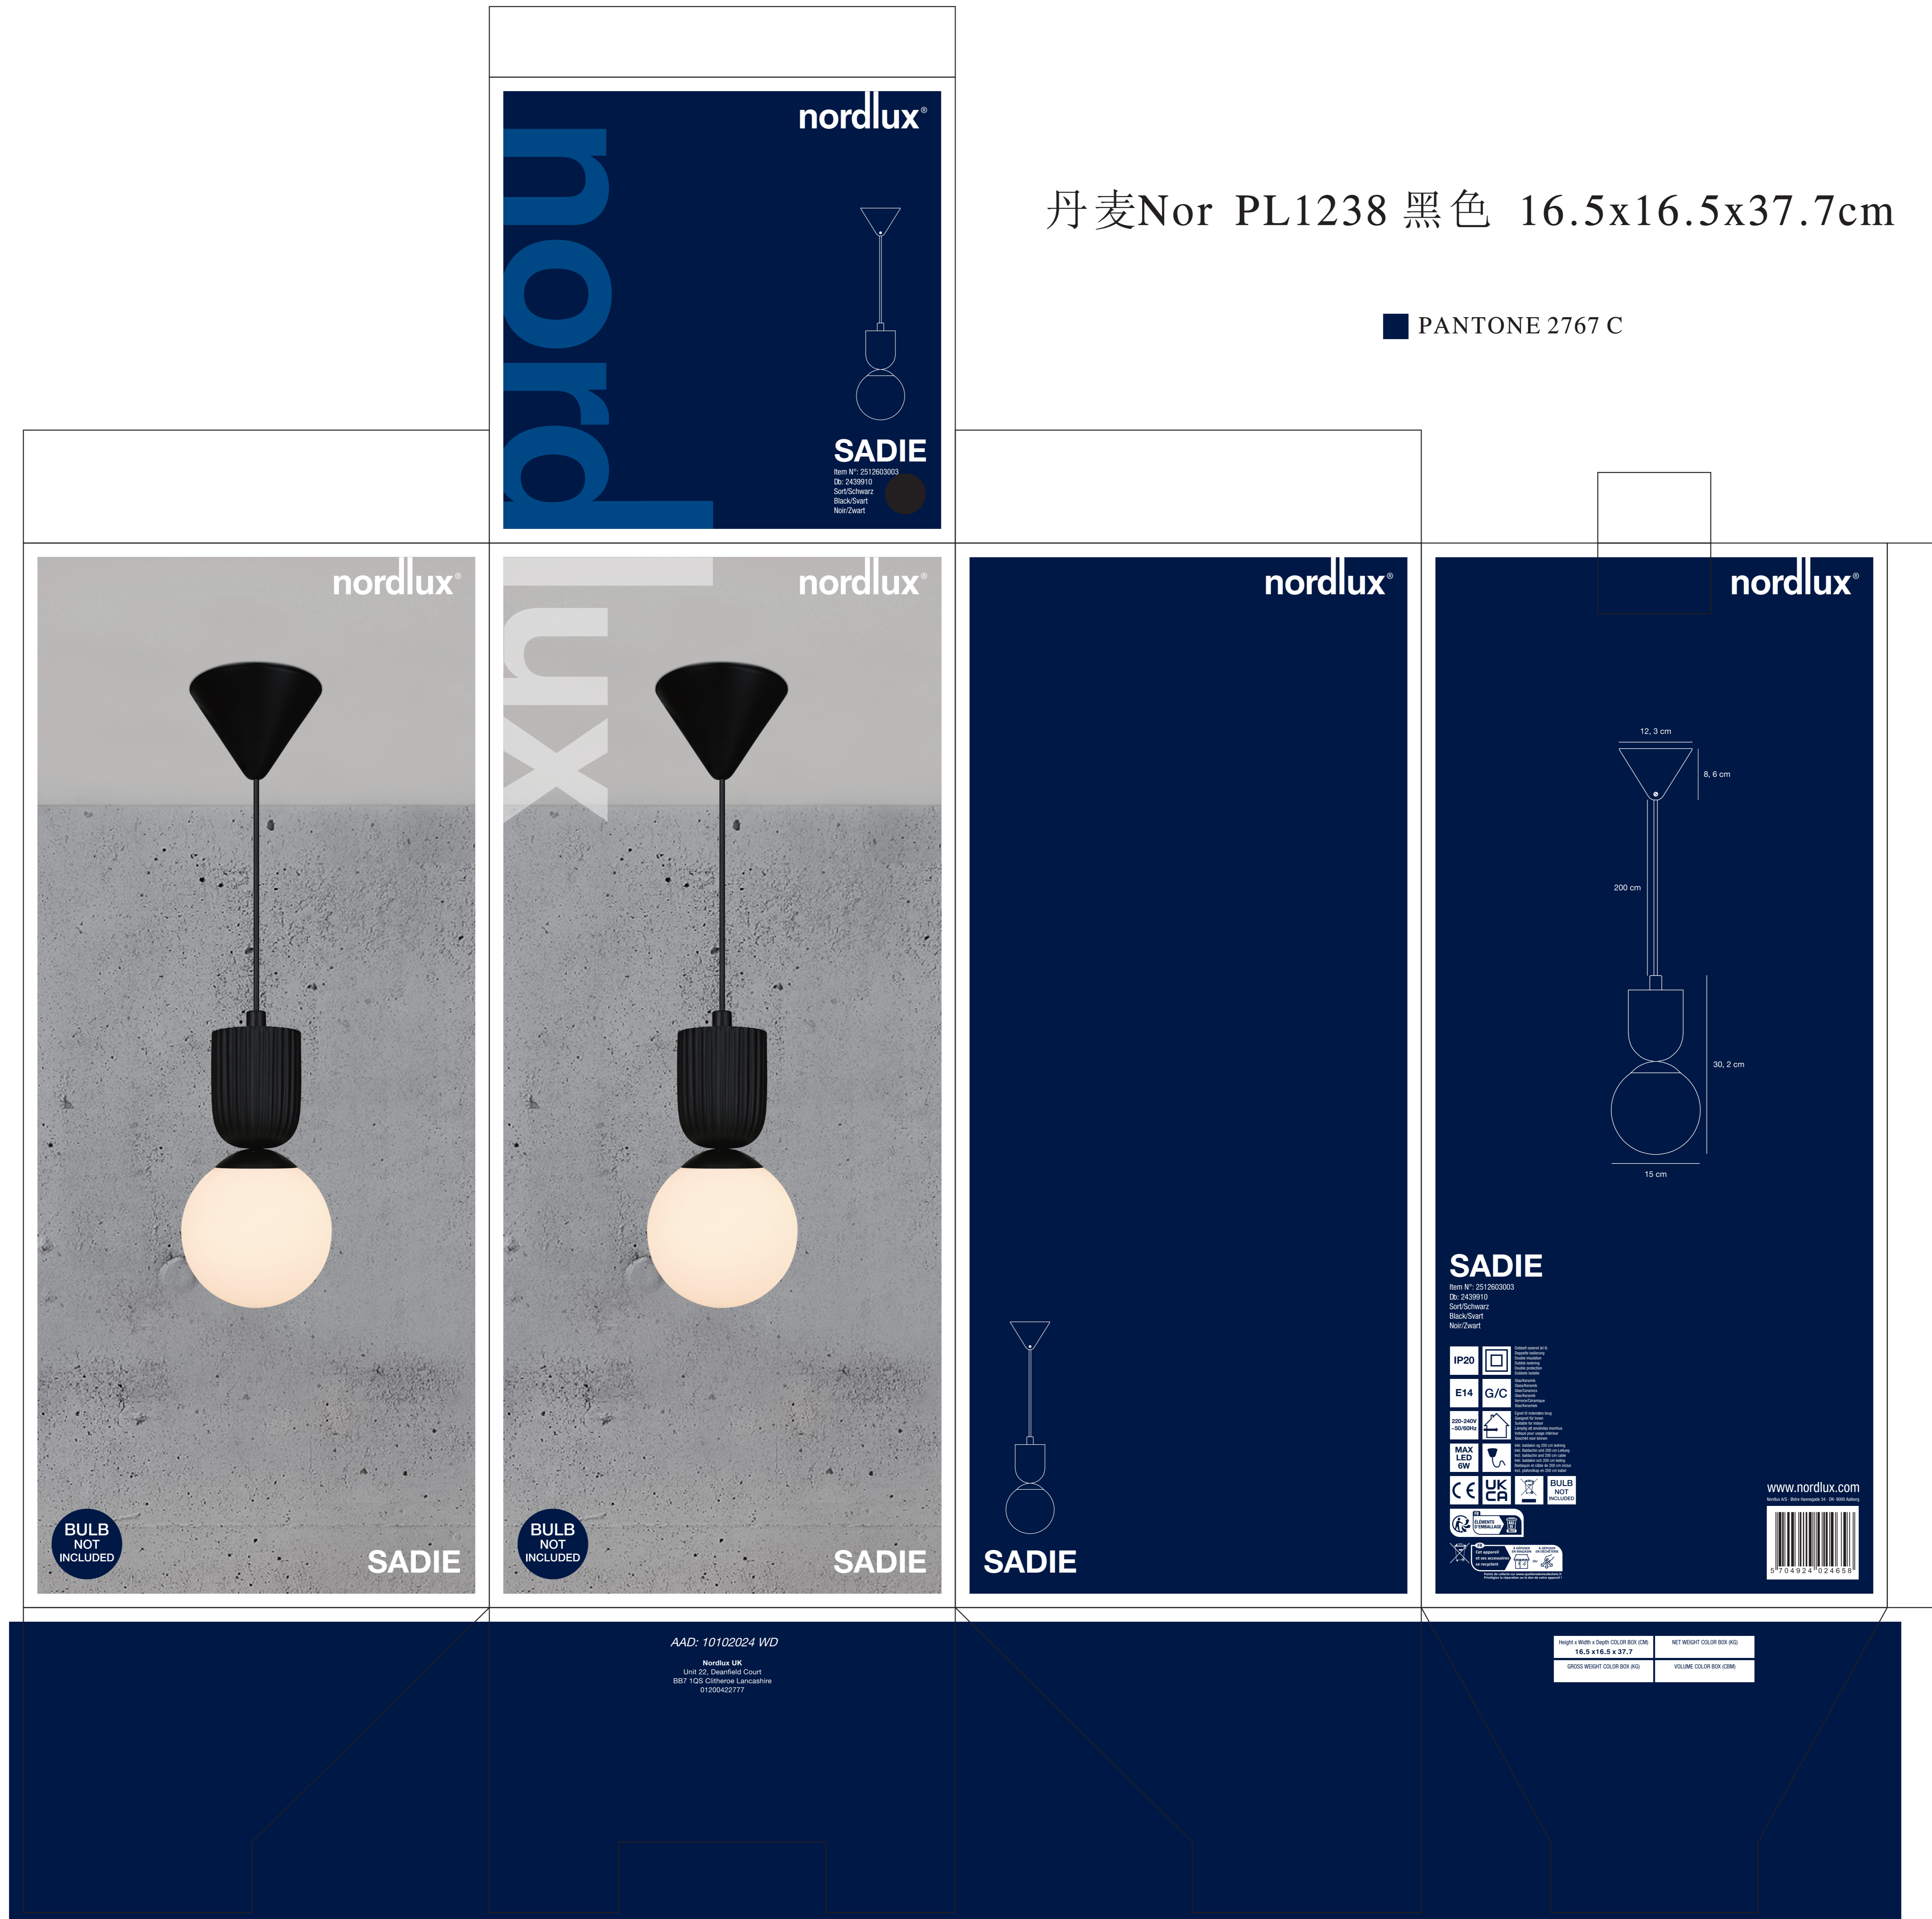

丹麦Nor PL1238 黑色 16.5x16.5x37.7cm

■ PANTONE 2767 C

BULB NOT INCLUDED

SADIE

BULB NOT INCLUDED

SADIE

SADIE

SADIE

Item No: 21120224

By: 243695

Set/Colour: Black/Steel

Item/Color: Black/Steel

Item/Color: Black/Steel

Item/Color: Black/Steel

Item/Color: Black/Steel

Item/Color: Black/Steel

Item/Color: Black/Steel

Item/Color: Black/Steel

Item/Color: Black/Steel

www.nordlux.com

SIZE (H x W x D) (CM)	NET WEIGHT (KG)
16.5 x 16.5 x 37.7	0.4