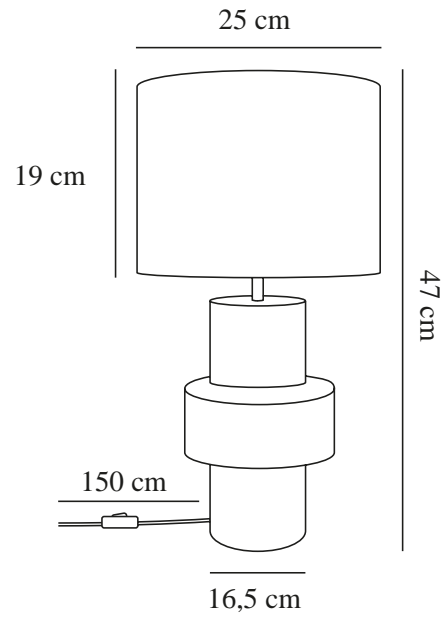

DUGAN | TABLE LAMP | BEIGE

2512655009

nordlux®

Voltage (V): 220-240 Volt
IP degree: IP20
Maximum bulb wattage (W): 40W
Class (Class 1, Class 2, Class 3):
Class 2 (Double isolated)
Socket type: E14
Switch placement: On the cable

Height (cm): 47
Shade Diameter (cm): 25
Length (cm): 25
EAN: 5704924024689
TUN: 2439914
Item Number: 2512655009
Pcs Per Master Carton: 3

Sales Box Height (cm): 35.5
Sales Box Width (cm): 26
Sales Box Depth (cm): 26
Sales Box Volume m³: 0.024
Product net weight (kg): 2.7

Primary material: Ceramic
Secondary material: Textile
Colour of the cable: White
Length of the cable (cm): 150
Surface material of the cable:
Plastic
Is the cable replaceable: False
Colour: Beige

- Classic, but with a modern twist • Elegant mix of ceramic and fabric
- Soft, diffused light

Dugan is a classic table lamp with a modern twist. The base is made of shiny ceramic in an intriguing shape, while the classic fabric shade ensures a warm, diffused light.