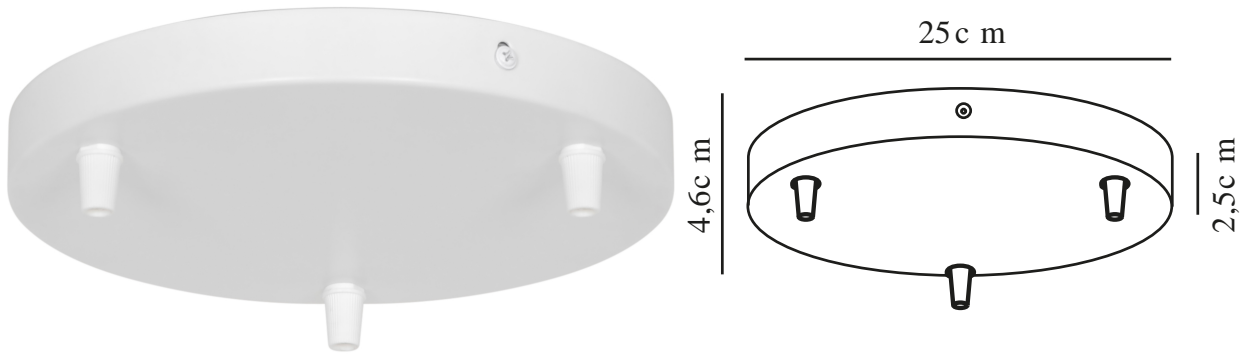

# LUANA 3-EXITS | CANOPY | WHITE

2512709001

nordlux®

Parallel connection: False

Height (cm): 4.5

Sales Box Height (cm): 23

Primary material: Metal

Lenght (cm): 22

Sales Box Width(cm): 23

Secondary material: Plastic

EAN: 5704924024696

Sales Box Depth (cm): 5.5

Colour: White

TUN: 2439915

Sales Box Volume m<sup>3</sup> : 0.0029

Item Number: 2512709001

Product net weight (kg): 0.31

Pcs Per Master Carton: 3

- Accessory that makes it possible to cluster three pendants together

The Luana canopy makes it easy to hang three of your favourite pendant lights together.