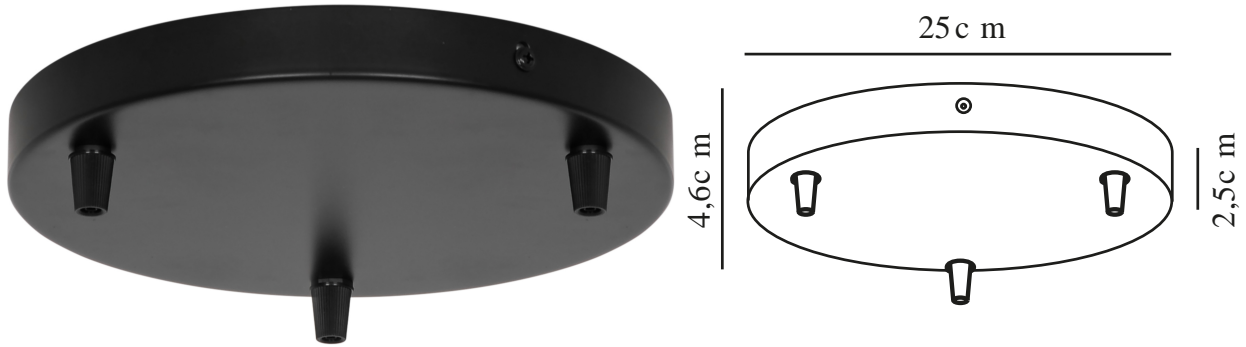

LUANA 3-EXITS | CANOPY | BLACK

2512709003

nordlux®

Parallel connection: False

Primary material: Metal

Secondary material: Plastic

Colour: Black

Height (cm): 4.5

Length (cm): 22

EAN: 5704924024702

TUN: 2439916

Item Number: 2512709003

Pcs Per Master Carton: 3

Sales Box Height (cm): 23

Sales Box Width(cm): 23

Sales Box Depth (cm): 5.5

Sales Box Volume m³ : 0.0029

Product net weight (kg): 0.31

- Accessory that makes it possible to cluster three pendants together

The Luana canopy makes it easy to hang three of your favourite pendant lights together.