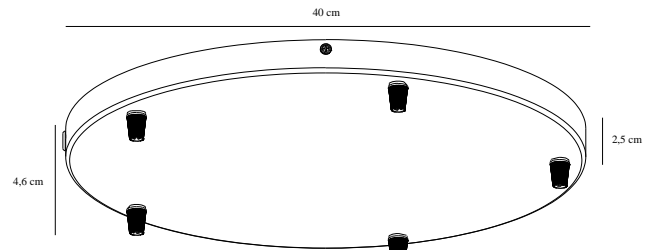

LUANA 5-EXITS | CANOPY | WHITE

2512729001

nordlux®

Parallel connection: False

Primary material: Metal

Secondary material: Plastic

Colour: White

Height (cm): 4.6

Length (cm): 40

EAN: 5704924024719

TUN: 2439918

Item Number: 2512729001

Pcs Per Master Carton: 3

Sales Box Height (cm): 41

Sales Box Width(cm): 41

Sales Box Depth (cm): 5.5

Sales Box Volume m³ : 0.0092

Product net weight (kg): 0.96

- Accessory that makes it possible to cluster five pendants together

The Luana canopy makes it easy to hang five of your favourite pendants together.