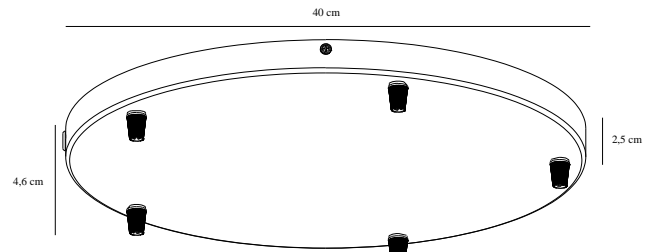

LUANA 5-EXITS | CANOPY | BLACK

2512729003

nordlux®

Parallel connection: False

Primary material: Metal

Secondary material: Plastic

Colour: Black

Height (cm): 4.6

Length (cm): 40

EAN: 5704924024726

TUN: 2439919

Item Number: 2512729003

Pcs Per Master Carton: 3

Sales Box Height (cm): 41

Sales Box Width(cm): 41

Sales Box Depth (cm): 5.5

Sales Box Volume m³ : 0.0092

Product net weight (kg): 0.96

- Accessory that makes it possible to cluster five pendants together

The Luana canopy makes it easy to hang five of your favourite pendants together.