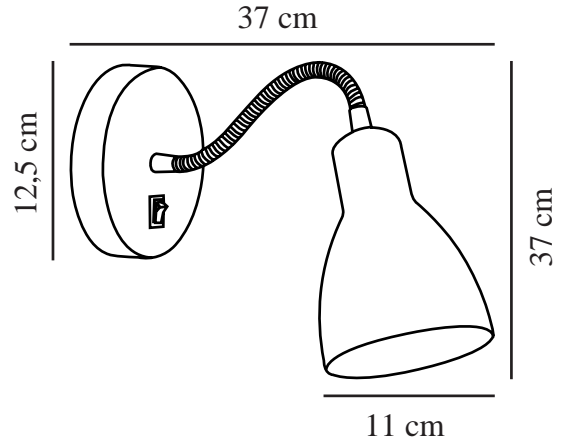

CYCLONE | WALL LIGHT | WHITE

2512741001

nordlux®

Voltage (V): 220-240 Volt
IP degree: IP20
Maximum bulb wattage (W): 15W
Class (Class 1, Class 2, Class 3):
Class 2 (Double isolated)
Socket type: E14
Dimmerable: Yes with compatible
bulb
Switch placement: On the wall
base
Parallel connection: False

Primary material: Metal
Secondary material: Plastic
Colour of the cable: White
Length of the cable (cm): 150
Surface material of the cable:
Plastic
Is the cable replaceable: True

Colour: White
Height (cm): 36.5
Width (cm): 12.5
Tube Diameter (cm): 1.1
Shade Diameter (cm): 11
Projection (cm): 37
Tilt Angle (°): 360
Turning Angle (°): 360

EAN: 5704924024801
TUN: 2457193

Item Number: 2512741001
Pcs Per Master Carton: 6
Sales Box Height (cm): 21
Sales Box Width (cm): 14
Sales Box Depth (cm): 13.5
Sales Box Volume m³: 0.004
Product net weight (kg): 0.39