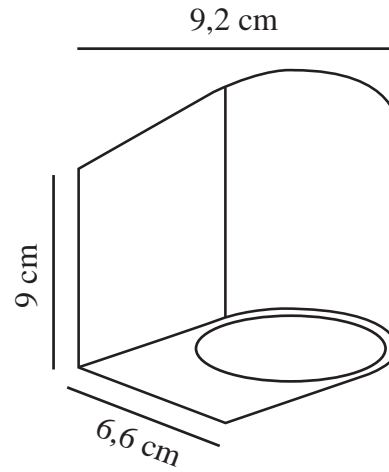

DION SINGLE | WALL LIGHT | BLACK

2518001003

nordlux®

Voltage (V): 220-240 Volt

IP degree: IP44

Maximum bulb wattage (W): 25W

Class (Class 1, Class 2, Class 3):

Class 1 (Earth contact)

Socket type: GU10

Parallel connection: True

Height (cm): 9

Length (cm): 6.6

EAN: 5704924023323

TUN: 2427527

Item Number: 2518001003

Pcs Per Master Carton: 3

Sales Box Height (cm): 10

Sales Box Width (cm): 10

Sales Box Depth (cm): 7

Sales Box Volume m³ : 0.0007

Product net weight (kg): 0.324

Primary material: Aluminium

Secondary material: Glass

Colour: Black

- Simple and modern design
- Decorative downlight effect
- Dark Sky Protection
- Parallel connection possible
- Possibility for side entry of cable

Dion is a minimalistic and elegant wall light with a beautifully curved design. It provides a practical downward-facing light and is ideal for the house facade, driveway or main entrance.