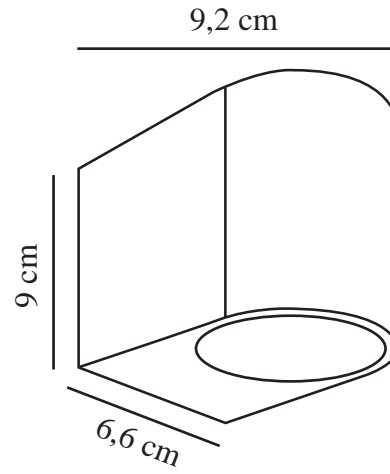

# DION SINGLE | WALL LIGHT | RUSTY

2518001009

nordlux®

Voltage (V): 220-240 Volt

IP degree: IP44

Maximum bulb wattage (W): 25W

Class (Class 1, Class 2, Class 3):

Class 1 (Earth contact)

Socket type: GU10

Parallel connection: True

Height (cm): 9

Length (cm): 6.6

EAN: 5704924023330

TUN: 2427528

Item Number: 2518001009

Pcs Per Master Carton: 3

Sales Box Height (cm): 10

Sales Box Width (cm): 10

Sales Box Depth (cm): 7

Sales Box Volume m<sup>3</sup> : 0.0007

Product net weight (kg): 0.324

Primary material: Aluminium

Secondary material: Glass

Colour: Rusty

- Simple and modern design
- Decorative downlight effect
- Dark Sky Protection
- Parallel connection possible
- Possibility for side entry of cable

Dion is a minimalistic and elegant wall light with a beautifully curved design. It provides a practical downward-facing light and is ideal for the house facade, driveway or main entrance.