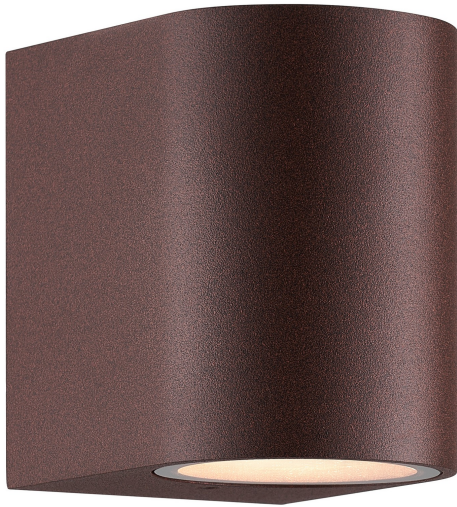

# DION SINGLE | WALL LIGHT | RUSTY

2518001009

nordlux®

Voltage (V): 220-240 Volt

IP degree: IP44

Maximum bulb wattage (W): 25W

Class (Class 1, Class 2, Class 3):

Class 1 (Earth contact)

Socket type: GU10

Parallel connection: True

Height (cm): 9

Length (cm): 6.6

EAN: 5704924023330

TUN: 2427528

Item Number: 2518001009

Pcs Per Master Carton: 3

Sales Box Height (cm): 10

Sales Box Width (cm): 10

Sales Box Depth (cm): 7

Sales Box Volume m<sup>3</sup> : 0.0007

Product net weight (kg): 0.324

Primary material: Aluminium

Secondary material: Glass

Colour: Rusty

- Simple and modern design
- Decorative downlight effect
- Dark Sky Protection
- Parallel connection possible
- Possibility for side entry of cable

Dion is a minimalistic and elegant wall light with a beautifully curved design. It provides a practical downward-facing light and is ideal for the house facade, driveway or main entrance.