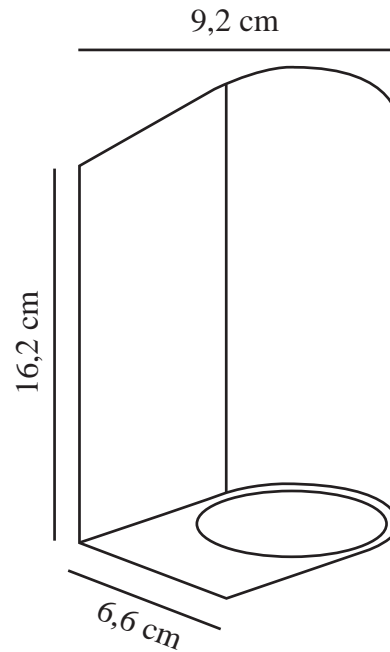

DION DOUBLE | WALL LIGHT | BLACK

2518021003

nordlux®

Voltage (V): 220-240 Volt

IP degree: IP44

Maximum bulb wattage (W):
2x25W

Class (Class 1, Class 2, Class 3):

Class 1 (Earth contact)

Socket type: GU10

Parallel connection: True

Height (cm): 16.2

Length (cm): 6.6

EAN: 5704924023347

TUN: 2427529

Item Number: 2518021003

Pcs Per Master Carton: 3

Sales Box Height (cm): 17

Sales Box Width (cm): 10

Sales Box Depth (cm): 7

Sales Box Volume m³ : 0.0012

Product net weight (kg): 0.518

Primary material: Aluminium

Secondary material: Glass

Colour: Black

- Simple and modern design
- Lights both up and down
- Parallel connection possible
- Possibility for side entry of cable

Dion is a minimalistic and elegant wall light with a beautifully curved design. It provides both up- and downward facing light and is ideal for the house facade, driveway or main entrance.