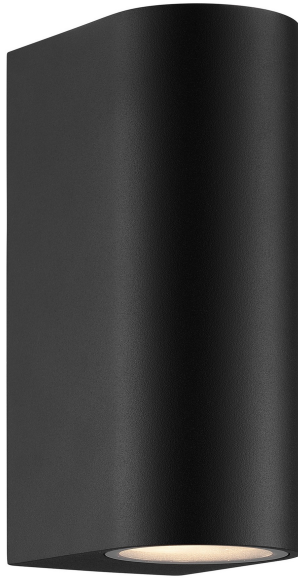

DION DOUBLE | WALL LIGHT | BLACK

2518021003

nordlux®

Voltage (V): 220-240 Volt

IP degree: IP44

Maximum bulb wattage (W):
2x25W

Class (Class 1, Class 2, Class 3):

Class 1 (Earth contact)

Socket type: GU10

Parallel connection: True

Height (cm): 16.2

Length (cm): 6.6

EAN: 5704924023347

TUN: 2427529

Item Number: 2518021003

Pcs Per Master Carton: 3

Sales Box Height (cm): 17

Sales Box Width (cm): 10

Sales Box Depth (cm): 7

Sales Box Volume m³ : 0.0012

Product net weight (kg): 0.518

Primary material: Aluminium

Secondary material: Glass

Colour: Black

- Simple and modern design
- Lights both up and down
- Parallel connection possible
- Possibility for side entry of cable

Dion is a minimalistic and elegant wall light with a beautifully curved design. It provides both up- and downward facing light and is ideal for the house facade, driveway or main entrance.