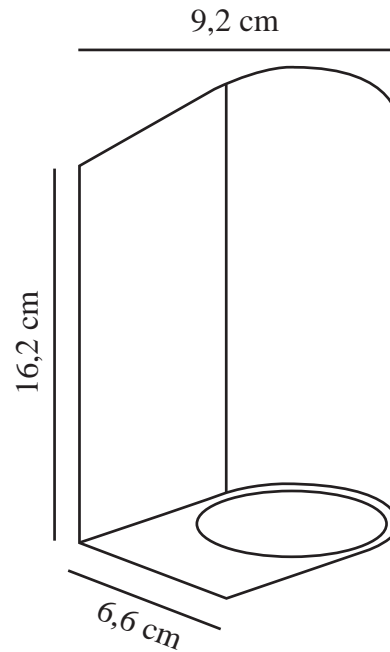

DION DOUBLE | WALL LIGHT | RUSTY

2518021009

nordlux®

Voltage (V): 220-240 Volt
IP degree: IP44
Maximum bulb wattage (W):
2x25W
Class (Class 1, Class 2, Class 3):
Class 1 (Earth contact)
Socket type: GU10
Parallel connection: True

Height (cm): 16.2
Lenght (cm): 6.6
EAN: 5704924023354
TUN: 2427530
Item Number: 2518021009

Pcs Per Master Carton: 3
Sales Box Height (cm): 17
Sales Box Width(cm): 10
Sales Box Depth (cm): 7
Sales Box Volume m³ : 0.0012
Product net weight (kg): 0.518

Primary material: Aluminium
Secondary material: Glass
Colour: Rusty

- Simple and modern design
- Lights both up and down
- Parallel connection possible
- Possibility for side entry of cable

Dion is a minimalistic and elegant wall light with a beautifully curved design. It provides both up- and downward facing light and is ideal for the house facade, driveway or main entrance.