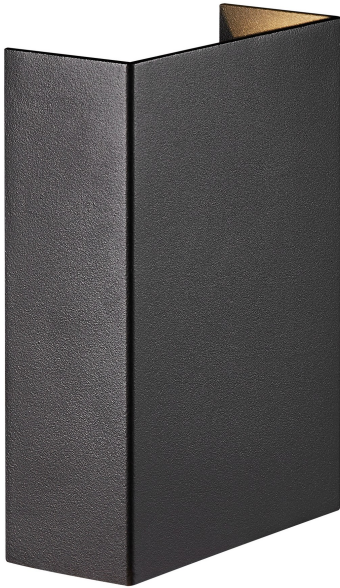

FOLD 10 | WALL LIGHT | SEASIDE BLACK

2518031203

nordlux®

Voltage (V): 220-240 Volt
IP degree: IP54
Class (Class 1, Class 2, Class 3):
Class 1 (Earth contact)
Socket type: LED Module
Parallel connection: True

Primary material: Aluminium
Secondary material: Plastic
Suitable for Seaside: True
Colour: Seaside black

Height (cm): 14.9
Width (cm): 10.5
Projection (cm): 5
EAN: 5704924023743
TUN: 2427566
Item Number: 2518031203
Pcs Per Master Carton: 3
Sales Box Height (cm): 11.5

Sales Box Width(cm): 6
Sales Box Depth (cm): 16
Sales Box Volume m³ : 0.0011
Product net weight (kg): 0.68

Brightness of light (Lumen): 400
Colour temperature (Kelvin): 3000
Ra-value : 80
Lifetime (hours): 30000
Beam angle (°) : 205
Actual watt (W): 8

- Four light effects included
- Built-in parallel connection
- Durable material that is well-suited to harsh weather
- 10-year guarantee on surface deterioration
- 5-year LED guarantee

"Fold a sheet of paper, place a bulb behind it - and you have a lamp." Although reality is not that simple, designer Bønnelycke MDD wants the light to appear as if it is. The magnetic shade makes the installation simple and the design distinct without visible screws. The light shines up and down, and the four included light patterns change the light based on desire and personal style.