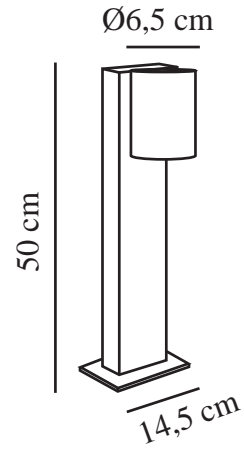

TIN 50 | GARDEN LIGHT | BLACK

2518158003

nordlux®

Voltage (V): 220-240 Volt
IP degree: IP44
Maximum bulb wattage (W): 35W
Class (Class 1, Class 2, Class 3):
Class 1 (Earth contact)
Socket type: GU10
Parallel connection: True

Height (cm): 50
Shade Diameter (cm): 6.5
Length (cm): 14.5
Turning Angle (°): 85
EAN: 5704924023415
TUN: 2427522
Item Number: 2518158003

Pcs Per Master Carton: 3
Sales Box Height (cm): 51.7
Sales Box Width(cm): 15.8
Sales Box Depth (cm): 15.8
Sales Box Volume m³ : 0.0129
Product net weight (kg): 1.06

Primary material: Aluminium
Secondary material: Glass
Colour: Black

- Stylish and modern design • Turnable lamp head
- Parallel connection possible • Can be mounted on Nordlux base unit

Tin is an elegant garden light that is perfect for placing along the driveway or a path to provide light when you or your guests approach your home. The design is streamlined and Scandinavian, and the downward-facing light creates a practical guiding light. Easy installation in the ground with the Nordlux base unit.