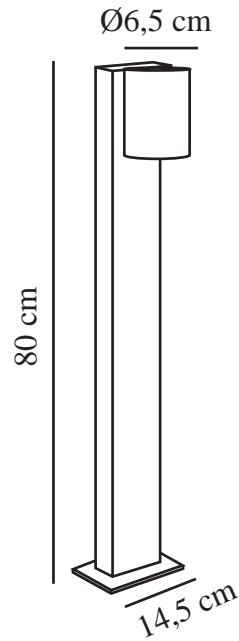

# TIN 80 | GARDEN LIGHT | BLACK

2518168003

nordlux®

Voltage (V): 220-240 Volt  
IP degree: IP44  
Maximum bulb wattage (W): 35W  
Class (Class 1, Class 2, Class 3):  
Class 1 (Earth contact)  
Socket type: GU10  
Parallel connection: True

Height (cm): 80  
Shade Diameter (cm): 6.5  
Length (cm): 14.5  
Turning Angle (°): 85  
EAN: 5704924023422  
TUN: 2427523  
Item Number: 2518168003

Pcs Per Master Carton: 3  
Sales Box Height (cm): 81.7  
Sales Box Width(cm): 15.8  
Sales Box Depth (cm): 15.8  
Sales Box Volume m<sup>3</sup> : 0.0204  
Product net weight (kg): 1.35

Primary material: Aluminium  
Secondary material: Glass  
Colour: Black

- Stylish and modern design • Turnable lamp head
- Parallel connection possible • Can be mounted on Nordlux base unit

Tin is an elegant garden light that is perfect for placing along the driveway or a path to provide light when you or your guests approach your home. The design is streamlined and modern, and the downward-facing light creates a practical guiding light. Easy installation in the ground with the Nordlux base unit.