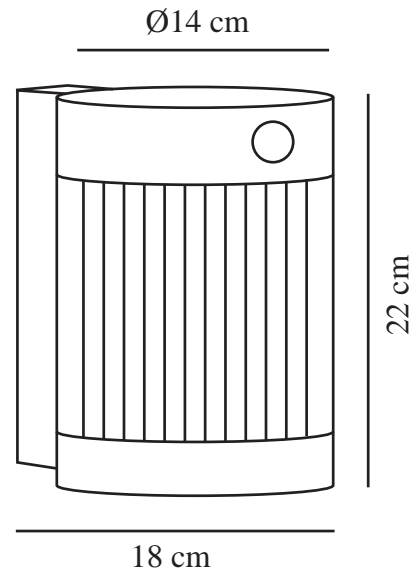

COUPAR SOLAR | WALL LIGHT | BLACK

2518201003

nordlux®

Voltage (V): 5 Volt
IP degree: IP44
Class (Class 1, Class 2, Class 3):
Class 3 (12V)
Socket type: SolarLed
Switch placement: On the fixture
Parallel connection: False

Primary material: Plastic
Secondary material: Plastic
Colour: Black

Height (cm): 22
Shade Diameter (cm): 14
Lenght (cm): 18

EAN: 5704924023439
TUN: 2427550
Item Number: 2518201003
Pcs Per Master Carton: 3
Sales Box Height (cm): 23

Sales Box Width(cm): 19
Sales Box Depth (cm): 15
Sales Box Volume m³ : 0.0066
Product net weight (kg): 0.615

Brightness of light (Lumen): 150
Colour temperature (Kelvin): 3000
Ra-value : 80
Lifetime (hours): 30000
Battery lasting time for each
lumen: 2.5
Battery recharging 0%-100% (h):
6.2
Energy class: Exempt
Actual watt (W): 3.2