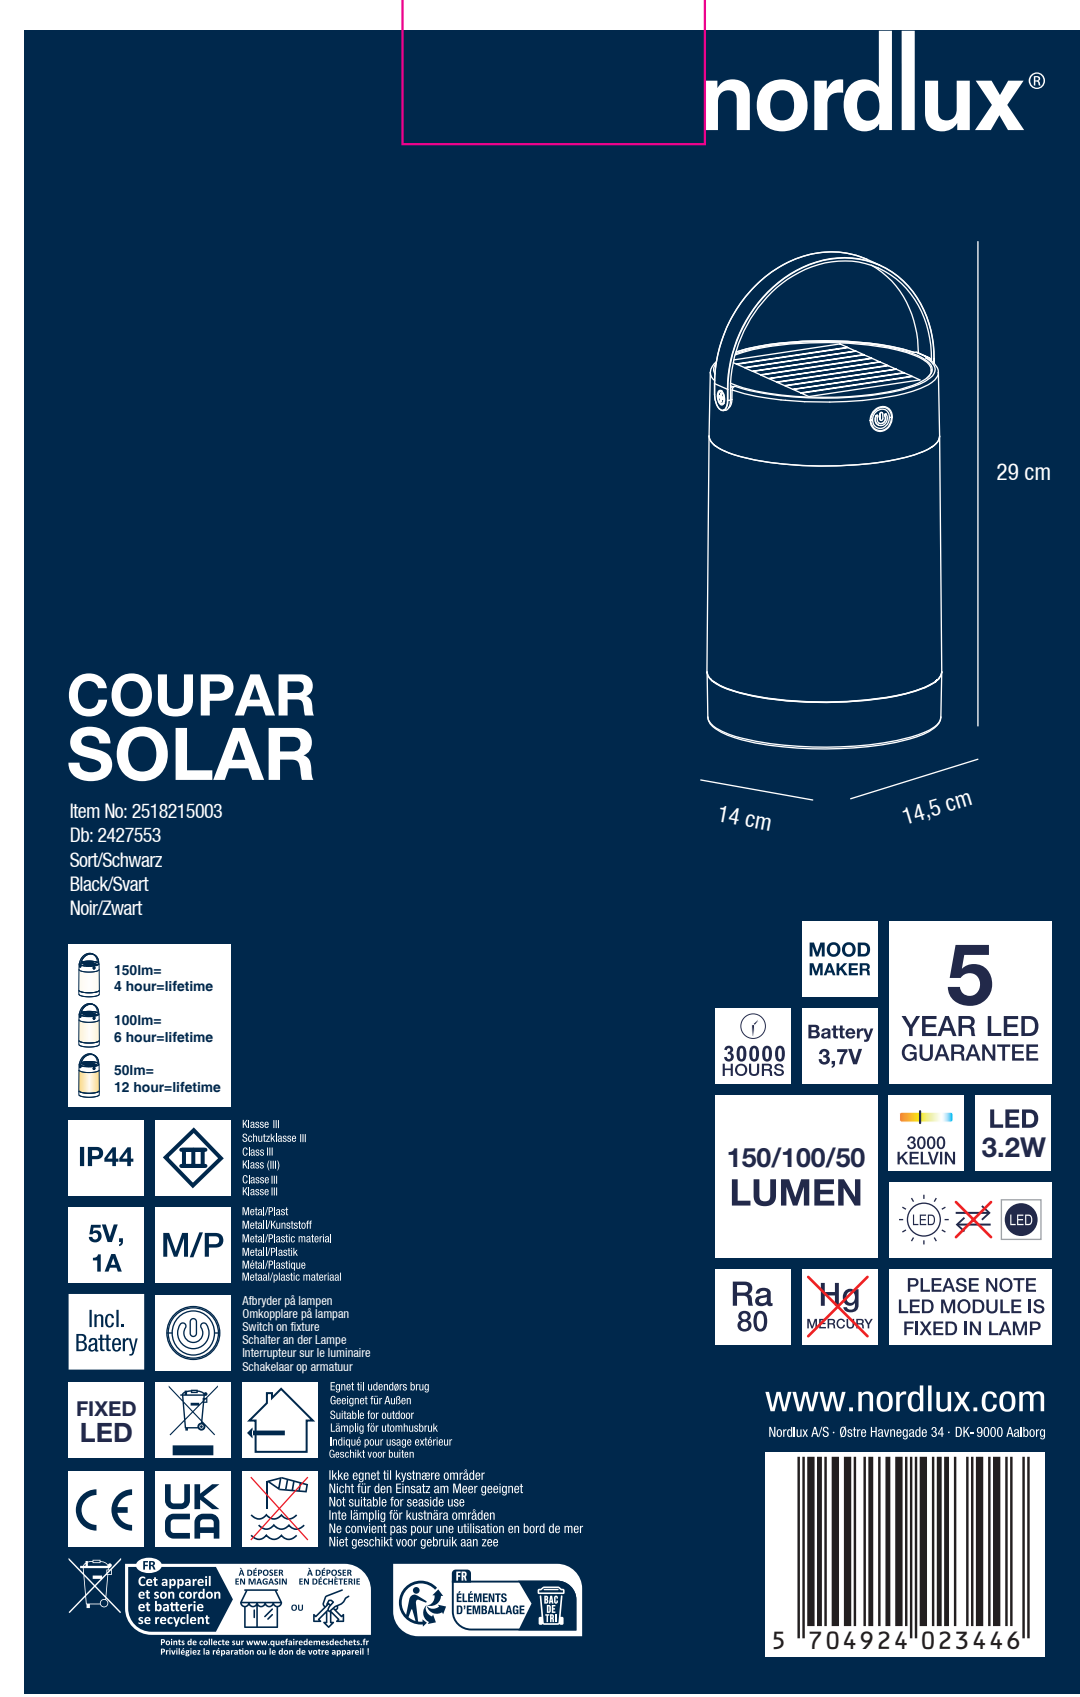

150x150x230mm

Height x Width x Depth COLOR BOX (CM)	NET WEIGHT COLOR BOX (KG)
23x15x15	0.1
GROSS WEIGHT COLOR BOX (KG)	VOLUME COLOR BOX (CBM)
0.7	0.005

AAD: 23092024 ST
 Nordlux UK
 Unit 22, Deanfield Court
 BB7 1QS Clitheroe Lancashire
 01200422777