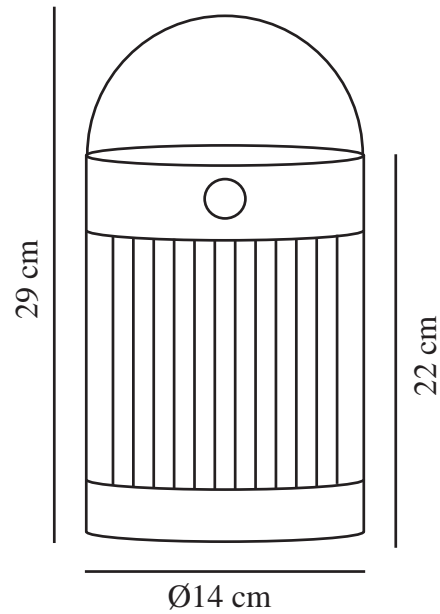

COUPAR SOLAR | TABLE LAMP | BLACK

2518215003

nordlux®

Voltage (V): 5 Volt
IP degree: IP44
Class (Class 1, Class 2, Class 3):
Class 3 (12V)
Socket type: SolarLed
Switch placement: On the fixture
Parallel connection: False

Primary material: Plastic
Secondary material: Plastic
Colour of the cable: Black
Length of the cable (cm): 150
Surface material of the cable:
Plastic
Colour: Black

Height (cm): 22
Shade Diameter (cm): 14
Length (cm): 14.5
EAN: 5704924023446
TUN: 2427553
Item Number: 2518215003
Pcs Per Master Carton: 3
Sales Box Height (cm): 23
Sales Box Width(cm): 15

Sales Box Depth (cm): 15
Sales Box Volume m³ : 0.0052
Product net weight (kg): 0.595
Brightness of light (Lumen): 150
Colour temperature (Kelvin): 3000
Ra-value : 80
Lifetime (hours): 30000
Battery lasting time for each
lumen:
150lm/4h;100lm/6h;50lm/12h
Battery recharging 0%-100% (h):
3.5
Energy class: F
Actual watt (W): 3.2