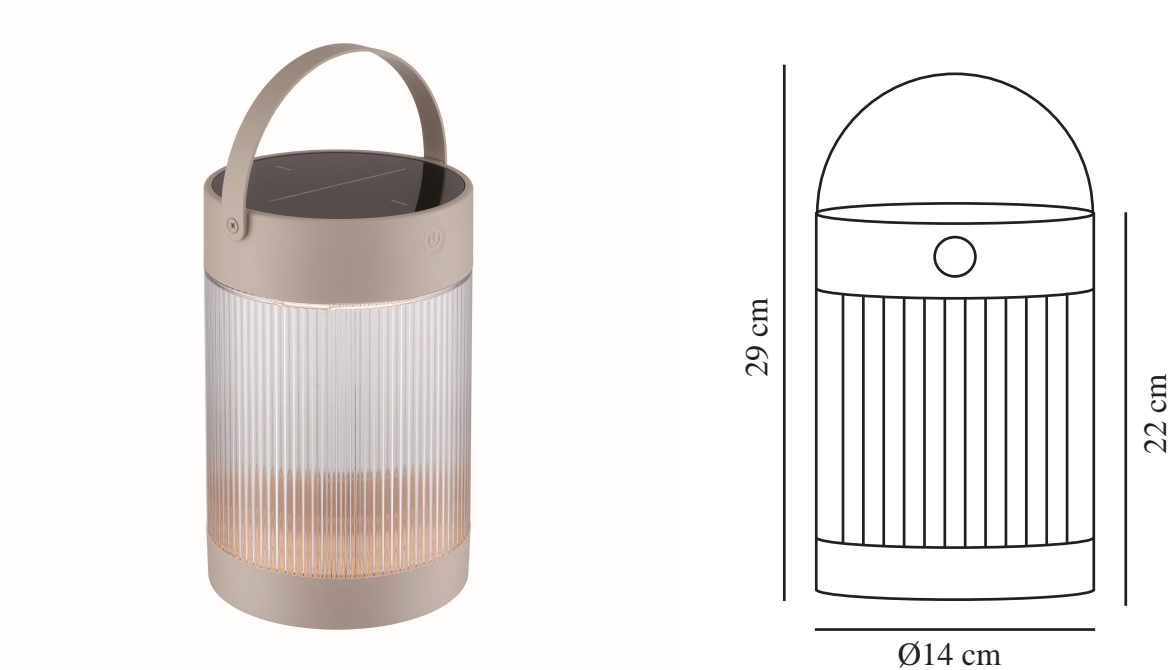

COUPAR SOLAR | TABLE LAMP | SAND

2518215009

nordlux®

Voltage (V): 5 Volt
IP degree: IP44
Class (Class 1, Class 2, Class 3):
Class 3 (12V)
Socket type: SolarLed
Switch placement: On the fixture
Parallel connection: False

Primary material: Plastic
Secondary material: Plastic
Colour of the cable: Black
Length of the cable (cm): 150
Surface material of the cable:
Plastic
Colour: Sand

Height (cm): 22
Shade Diameter (cm): 14
Length (cm): 14.5
EAN: 5704924023453
TUN: 2427554
Item Number: 2518215009
Pcs Per Master Carton: 3
Sales Box Height (cm): 23
Sales Box Width(cm): 15

Sales Box Depth (cm): 15
Sales Box Volume m³ : 0.0052
Product net weight (kg): 0.595
Brightness of light (Lumen): 150
Colour temperature (Kelvin): 3000
Ra-value : 80
Lifetime (hours): 30000
Battery lasting time for each
lumen:
150lm/4h;100lm/6h;50lm/12h
Battery recharging 0%-100% (h):
3.5
Energy class: F
Actual watt (W): 3.2

- Solar charged • Ribbed diffuser creates a pleasant light
- 3-step Moodmaker™ dimming • 5-year LED guarantee

The Coupair series by Danish design duo Says Who exhibits a modern take on the traditional lantern. With clean lines and yet a soft, rounded design expression, the series effortlessly combines classic characteristics with a modern, contemporary look. This portable lamp charges by sunlight during the day and can be dimmed in three steps to set the perfect mood. USB cable for fast charging included.