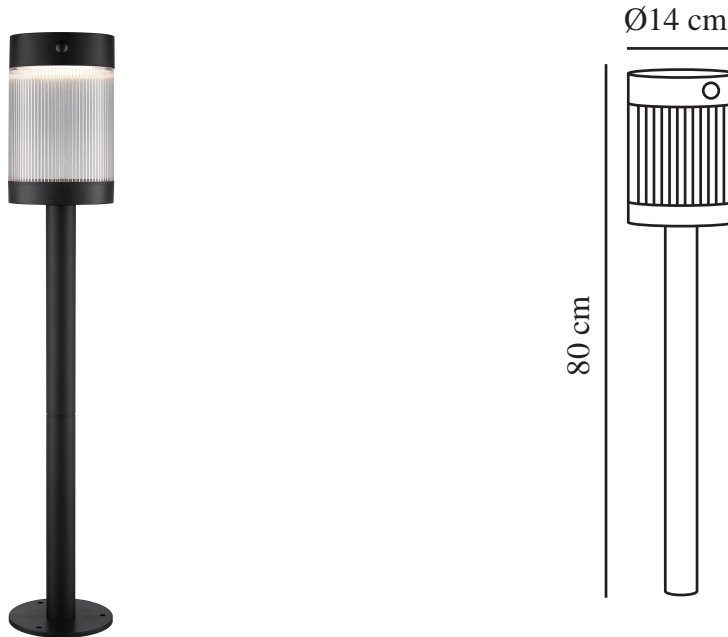

COUPAR SOLAR | GARDEN LIGHT | BLACK

2518228003

nordlux®

Voltage (V): 5 Volt
IP degree: IP44
Class (Class 1, Class 2, Class 3):
Class 3 (12V)
Socket type: SolarLed
Switch placement: On the fixture
Parallel connection: False

Primary material: Aluminium
Secondary material: Plastic
Colour: Black

Height (cm): 80
Shade Diameter (cm): 14
Length (cm): 14.8

EAN: 5704924023460
TUN: 2427556
Item Number: 2518228003
Pcs Per Master Carton: 3
Sales Box Height (cm): 30

Sales Box Width(cm): 19
Sales Box Depth (cm): 16
Sales Box Volume m³ : 0.0091
Product net weight (kg): 0.909

Brightness of light (Lumen): 150
Colour temperature (Kelvin): 3000
Ra-value : 80
Lifetime (hours): 30000
Battery lasting time for each
lumen: 2.5
Battery recharging 0%-100% (h):
6.2
Energy class: Exempt
Actual watt (W): 3.2

- Solar charged
- Motion sensor turns light on
- With two sensor settings: on/off or on/dim
- Can be mounted on Nordlux base unit
- 5-year LED guarantee

The Coupax series by Danish design duo Says Who exhibits a modern take on the traditional lantern. With clean lines and yet a soft, rounded design expression, the series effortlessly combines classic characteristics with a modern, contemporary look. The lamp charges by sunlight during the day and turns on when it detects motion during the night. You can choose between two sensor settings: off/on or from nightlight to full light when you walk by. Easy installation in the ground with the Nordlux base unit.