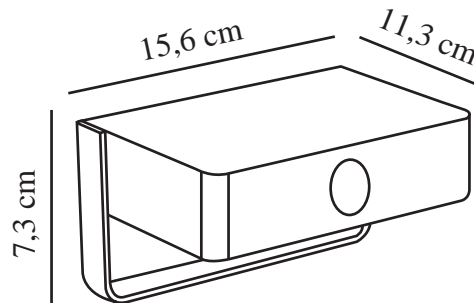

SAULIO SOLAR | WALL LIGHT | BLACK

2518251003

nordlux®

Voltage (V): 5 Volt
IP degree: IP44
Class (Class 1, Class 2, Class 3):
Class 3 (12V)
Socket type: SolarLed
Switch placement: On the fixture
Parallel connection: False

Primary material: Aluminium
Secondary material: Plastic
Colour of the cable: Black
Length of the cable (cm): 100
Surface material of the cable:
Plastic
Is the cable replaceable: True
Colour: Black

Height (cm): 7.3
Lenght (cm): 11.3
EAN: 5704924023491
TUN: 2427557
Item Number: 2518251003
Pcs Per Master Carton: 3

Sales Box Height (cm): 17.5
Sales Box Width(cm): 13.5
Sales Box Depth (cm): 9.5
Sales Box Volume m³ : 0.0022
Product net weight (kg): 0.39

Brightness of light (Lumen): 370
Colour temperature (Kelvin): 3000
Ra-value : 80
Lifetime (hours): 25000
Battery lasting time for each
lumen: 370lm/2H; 35lm/19H
Battery recharging 0%-100% (h):
6
Energy class: F
Actual watt (W): 4.45