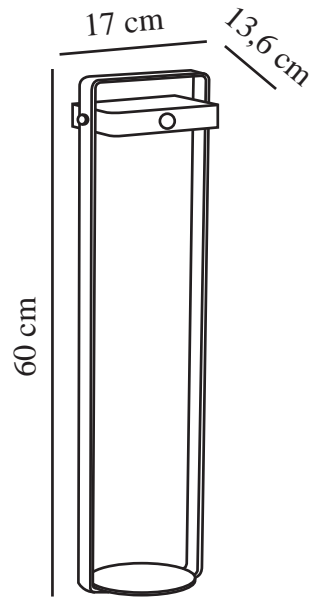

SAULIO SOLAR | GARDEN LIGHT | BLACK

2518268003

nordlux®

Voltage (V): 5 Volt
IP degree: IP44
Class (Class 1, Class 2, Class 3):
Class 3 (12V)
Socket type: SolarLed
Switch placement: On the fixture
Parallel connection: False

Primary material: Aluminium
Secondary material: Plastic
Colour of the cable: Black
Length of the cable (cm): 100
Surface material of the cable:
Plastic
Is the cable replaceable: True
Colour: Black

Height (cm): 60
Length (cm): 13.6
Tilt Angle (°): 360
EAN: 5704924023484
TUN: 2427559
Item Number: 2518268003
Pcs Per Master Carton: 3

Sales Box Height (cm): 65
Sales Box Width (cm): 19
Sales Box Depth (cm): 8
Sales Box Volume m³: 0.0099
Product net weight (kg): 1.52

Brightness of light (Lumen): 370
Colour temperature (Kelvin): 3000
Ra-value : 80
Lifetime (hours): 25000
Battery lasting time for each
lumen: 370lm/2H; 35lm/19H
Battery recharging 0%-100% (h):
6
Energy class: F
Actual watt (W): 4.45