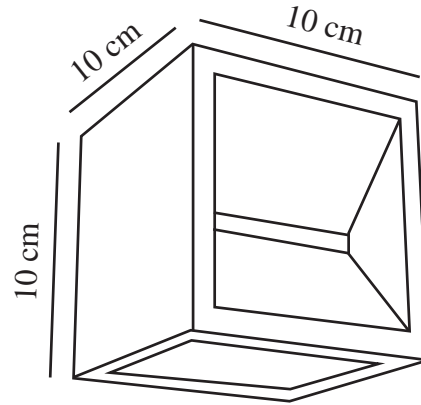

RIVO | WALL LIGHT | BLACK

2518321003

nordlux®

Voltage (V): 220-240 Volt
IP degree: IP54
Class (Class 1, Class 2, Class 3):
Class 1 (Earth contact)
Socket type: LED Module
Parallel connection: True

Primary material: Metal
Secondary material: Plastic
Colour: Black

Height (cm): 10
Length (cm): 10
EAN: 5704924023521
TUN: 2427534
Item Number: 2518321003
Pcs Per Master Carton: 3
Sales Box Height (cm): 11

Sales Box Width(cm): 11
Sales Box Depth (cm): 11.5
Sales Box Volume m³ : 0.0014
Product net weight (kg): 0.65

Brightness of light (Lumen): 240
Colour temperature (Kelvin): 3000
Ra-value : 80
Lifetime (hours): 30000
Energy class: E
Actual watt (W): 8

- Lights both up, down and in front
- Easy installation
- Parallel connection possible
- Possibility for side entry of cable
- 5-year LED guarantee

Rivo features a square, minimalist design that offers beautiful indirect light, illuminating both upwards, downwards, and in front. Equipped with an integrated LED module, Rivo can be connected in parallel.