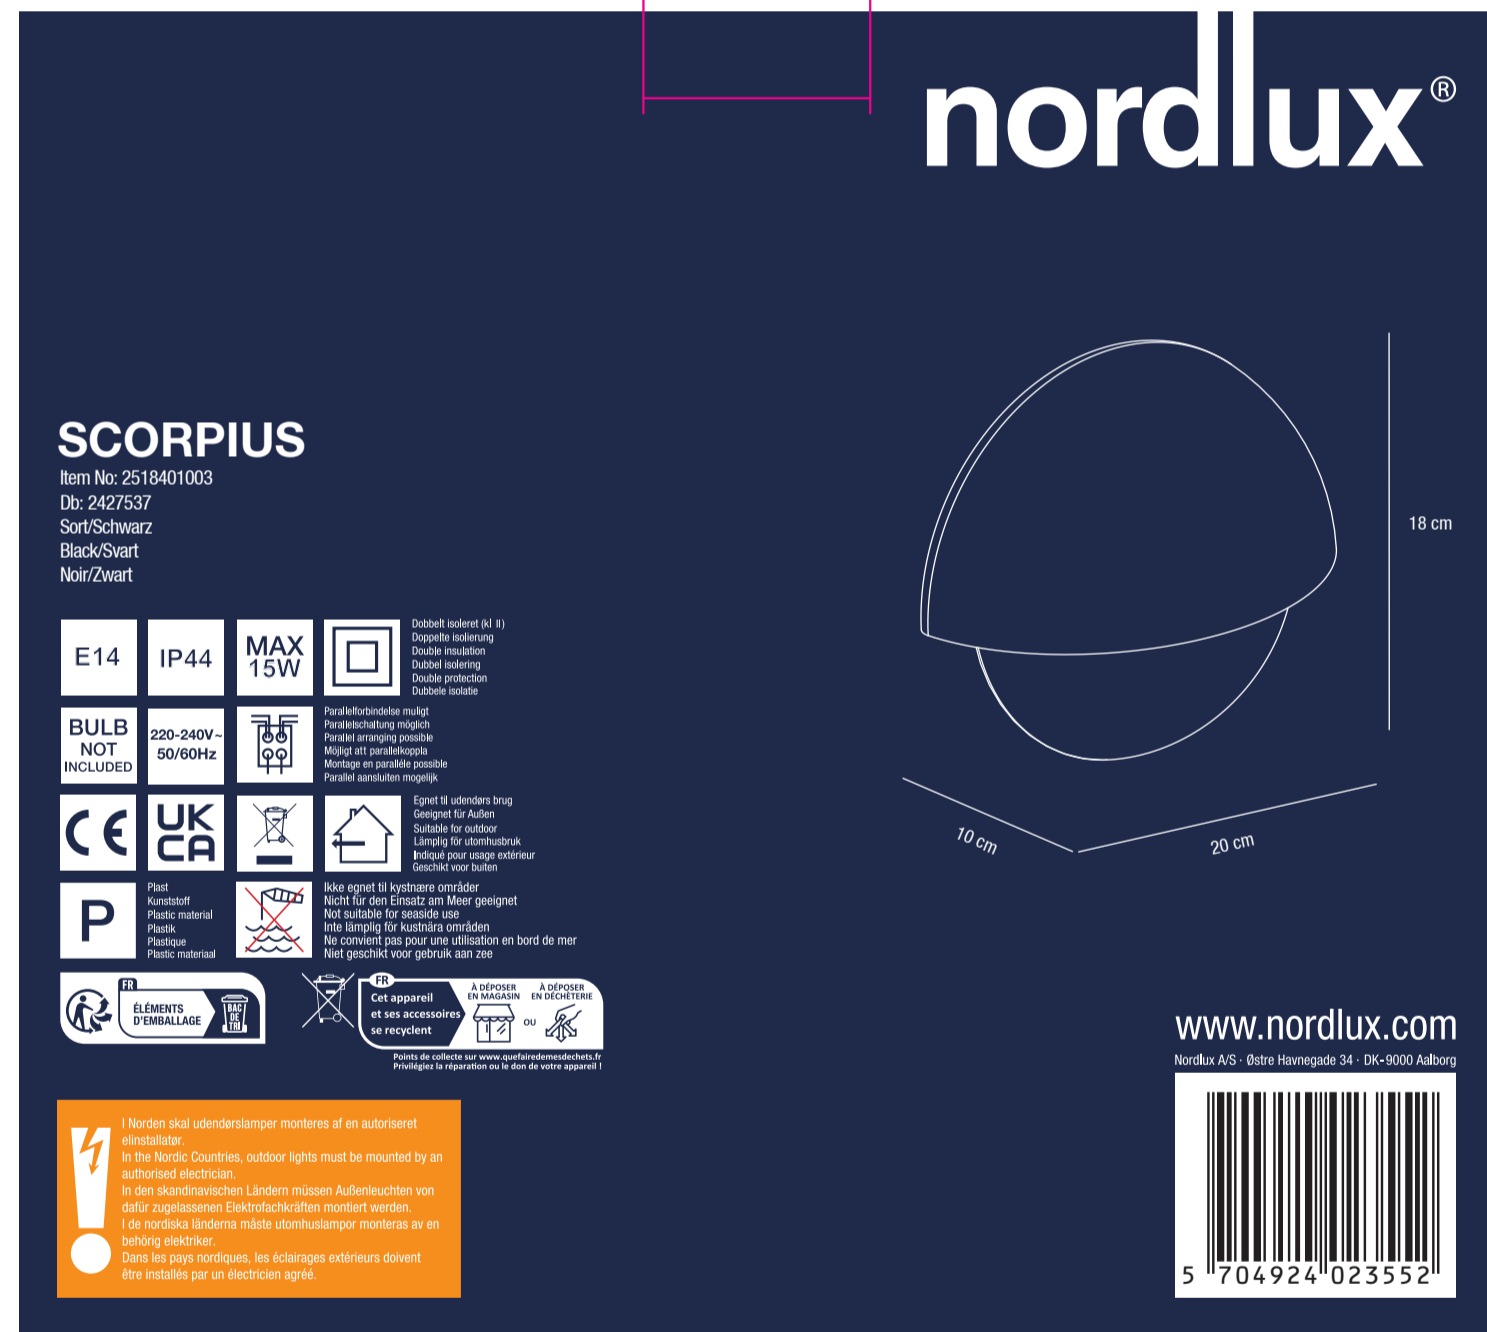

205x100x185mm

Height x Width x Depth COLOR BOX (CM)	NET WEIGHT COLOR BOX (KG)
18.5x20.5x10	0.09
GROSS WEIGHT COLOR BOX (KG)	VOLUME COLOR BOX (CBM)
0.42	0.004

AAD: 05082024 ST

Nordlux UK
 Unit 22, Deanfield Court
 BB7 1QS Clitheroe Lancashire
 01200422777