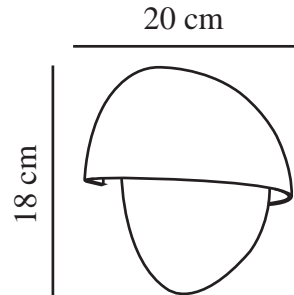

SCORPIUS ROUND | WALL LIGHT | BLACK

2518401003

nordlux®

Voltage (V): 220-240 Volt
IP degree: IP44
Maximum bulb wattage (W): 15W
Class (Class 1, Class 2, Class 3):
Class 2 (Double isolated)
Socket type: E14
Parallel connection: True

Height (cm): 18
Width (cm): 20
EAN: 5704924023552
TUN: 2427537
Item Number: 2518401003

Pcs Per Master Carton: 3
Sales Box Height (cm): 18.5
Sales Box Width(cm): 20.5
Sales Box Depth (cm): 10
Sales Box Volume m³ : 0.0038
Product net weight (kg): 0.322