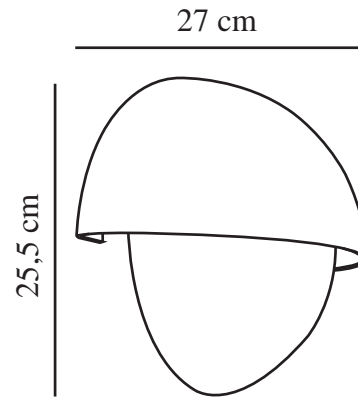

SCORPIUS MAXI ROUND | WALL LIGHT | BLACK

2518421003

nordlux®

Voltage (V): 220-240 Volt
IP degree: IP44
Maximum bulb wattage (W): 25W
Class (Class 1, Class 2, Class 3):
Class 2 (Double isolated)
Socket type: E27
Parallel connection: True

Height (cm): 25.5
Width (cm): 27
EAN: 5704924023569
TUN: 2427538
Item Number: 2518421003

Pcs Per Master Carton: 3
Sales Box Height (cm): 26
Sales Box Width(cm): 27.5
Sales Box Depth (cm): 14
Sales Box Volume m³ : 0.01
Product net weight (kg): 0.673