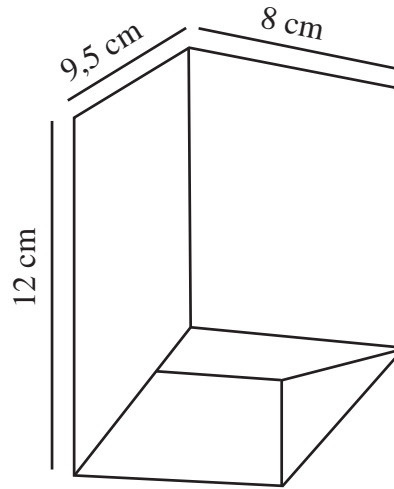

NICO SQUARE | WALL LIGHT | BLACK

2518451003

nordlux®

Voltage (V): 220-240 Volt
IP degree: IP54
Maximum bulb wattage (W): 25W
Class (Class 1, Class 2, Class 3):
Class 1 (Earth contact)
Socket type: GU10
Parallel connection: True

Height (cm): 12
Shade Diameter (cm): 8
Length (cm): 8
EAN: 5704924023576
TUN: 2427539
Item Number: 2518451003

Pcs Per Master Carton: 3
Sales Box Height (cm): 13
Sales Box Width(cm): 10
Sales Box Depth (cm): 8.5
Sales Box Volume m³ : 0.0011
Product net weight (kg): 0.42

Primary material: Aluminium
Secondary material: Glass
Colour: Black

- Decorative downlight effect
- Easy installation
- Parallel connection possible
- Dark Sky Protection
- Possibility for side entry of cable