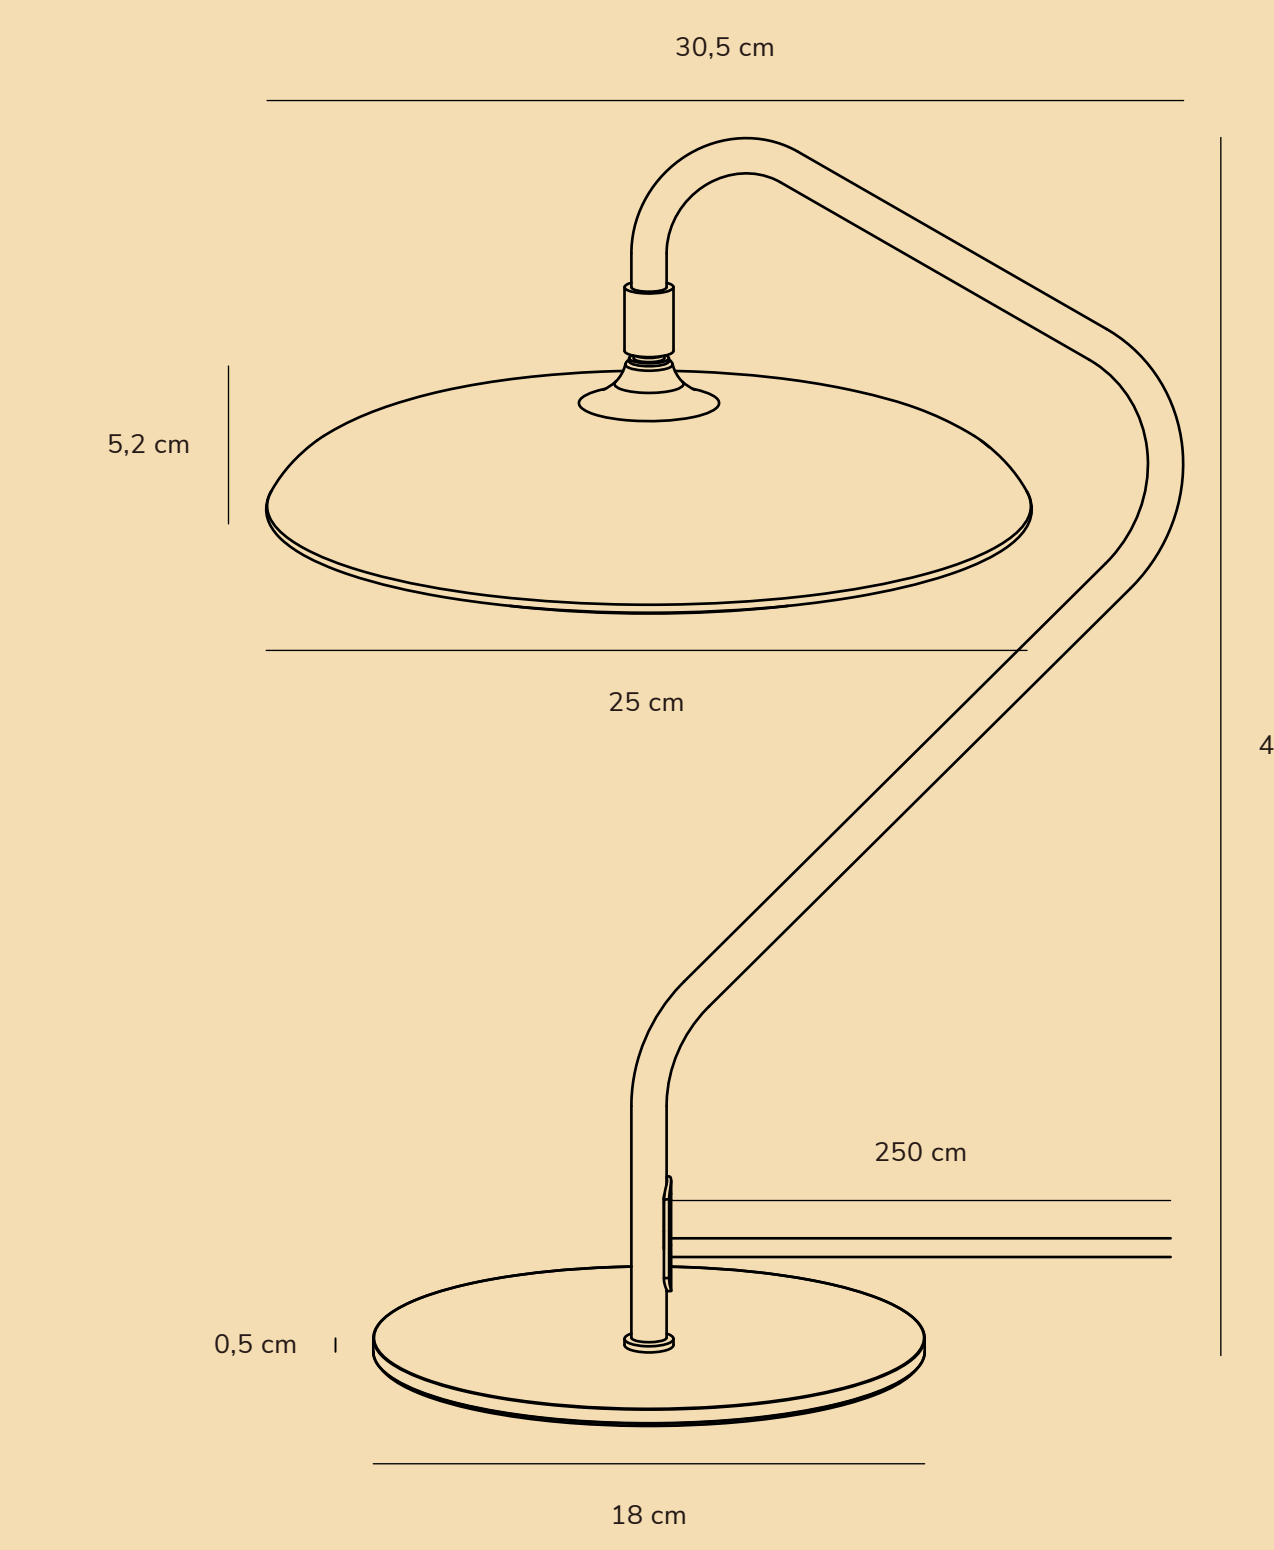

ARTIST

by *Bonnelycke mdd*

Item number	2520035003
Color	Black
Material	Metal/Plastic
IP Class	IP20, indoor use only, class II
Input Voltage	220-240-50/60Hz
Lumen	1100lm
Watt	15W
Kelvin	3000K warm white
Colour rendering	RA90
Life hours	30000 hrs
Cable	Black textile cable, 250cm non replaceable
Switch	On the cable

MADE IN CHINA
MADE IN CHINA

280

340

280

340

20