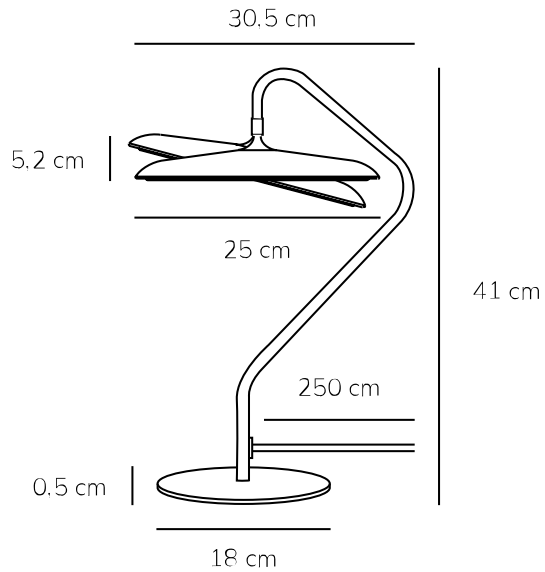

ARTIST | TABLE LAMP | BLACK

2520035003

Voltage (V): 220-240 Volt
IP degree: IP20
Class (Class 1, Class 2, Class 3):
Class 2 (Double isolated)
Socket type: LED Module
Switch placement: On the cable
Parallel connection: False

Primary material: Metal
Secondary material: Plastic
Colour of the cable: Black
Length of the cable (cm): 250
Surface material of the cable:
Textile
Is the cable replaceable: False
Colour: Black

Height (cm): 41
Tube Diameter (cm): 1.15
Shade Diameter (cm): 25
Outdoor base dimension (cm): 18
Length (cm): 30.5
Turning Angle (°): 15

EAN: 5704924024023
Item Number: 2520035003
Pcs Per Master Carton: 2

Sales Box Height (cm): 34
Sales Box Width (cm): 45
Sales Box Depth (cm): 28
Sales Box Volume m³: 0.0428
Product net weight (kg): 2.23

Brightness of light (Lumen): 1000
Colour temperature (Kelvin): 3000
Ra-value : 90
Lifetime (hours): 30000
Actual watt (W): 15

- Sculptural and minimalistic design
- Soft and diffused light
- Tilttable lamp head
- High light quality (RA90)
- 5-year LED guarantee