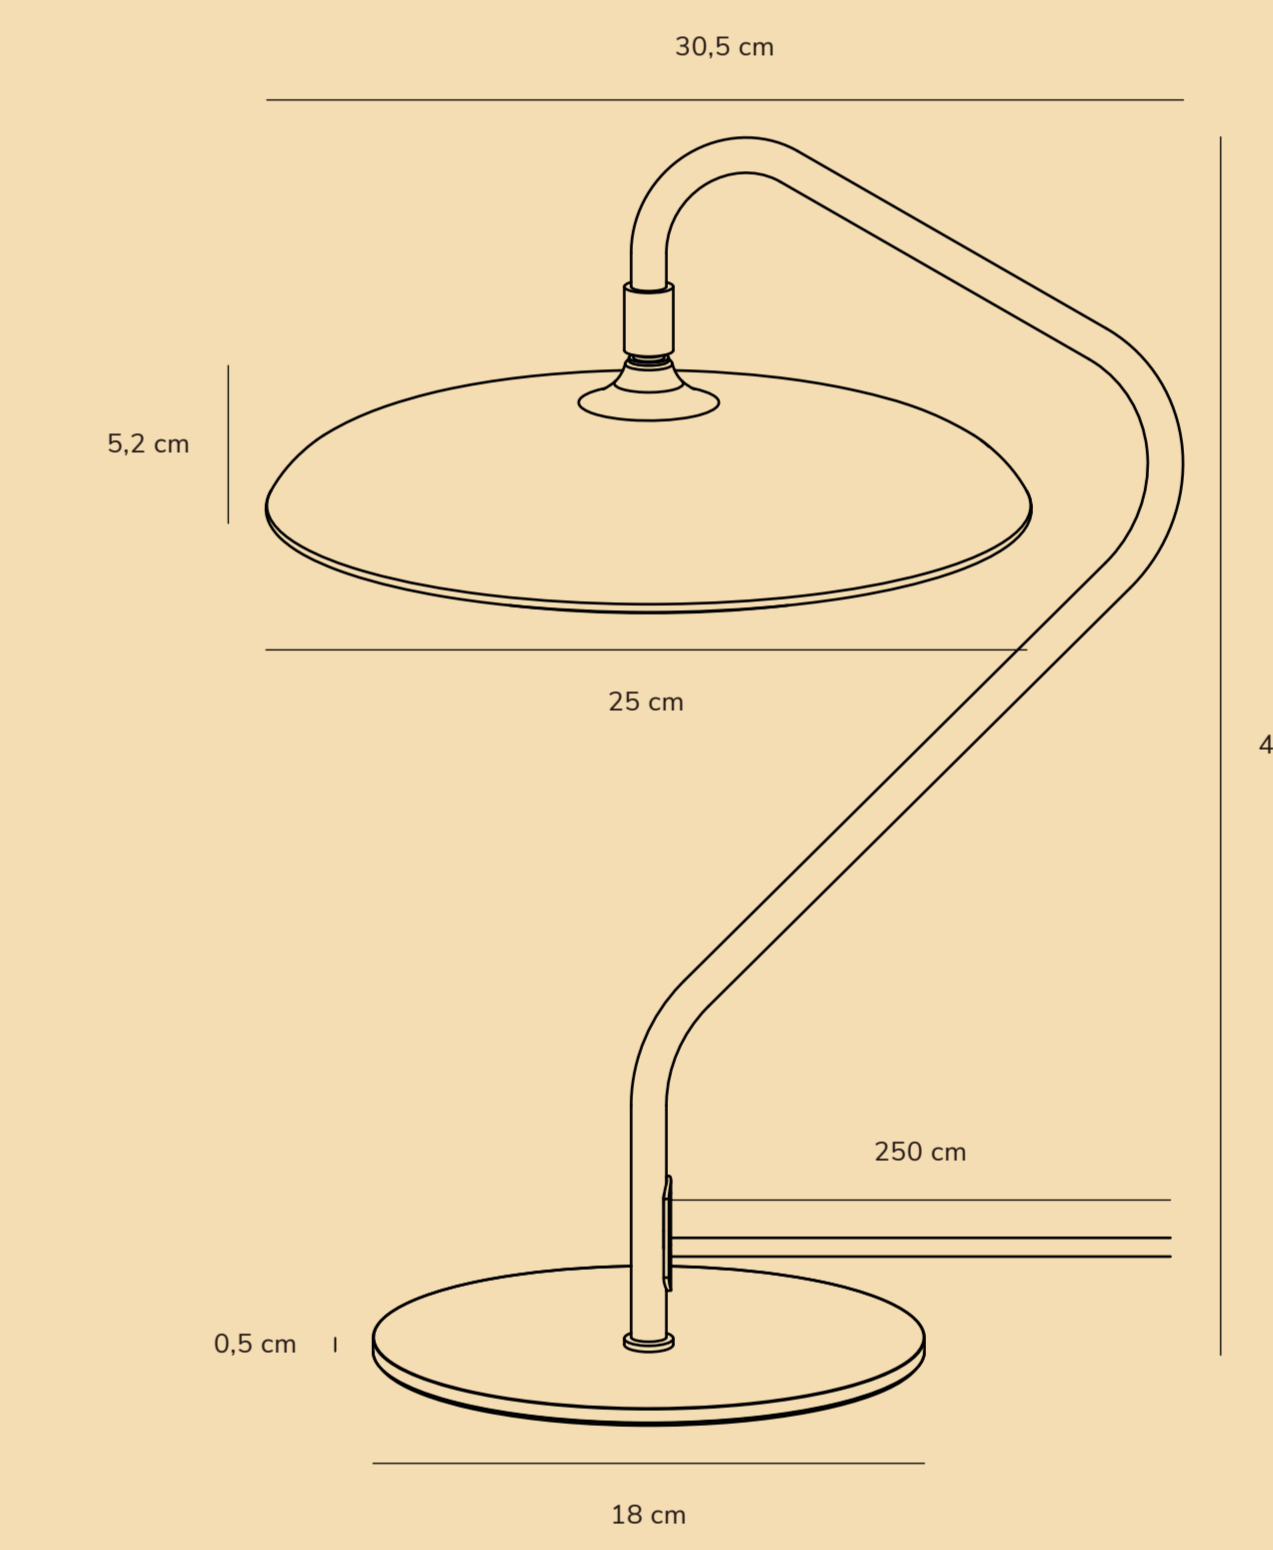

ARTIST

by *Bonnelycke mdd*

Item number	2520035034
Color	Stainless steel
Material	Metal/Plastic
IP Class	IP20, indoor use only, class II
Input Voltage	220-240-50/60Hz
Lumen	1100lm
Watt	15W
Kelvin	3000K warm white
Colour rendering	RA90
Life hours	30000 hrs
Cable	Black textile cable, 250cm non replaceable
Switch	On the cable

MADE IN CHINA
MADE IN CHINA

280

340

280

340

20