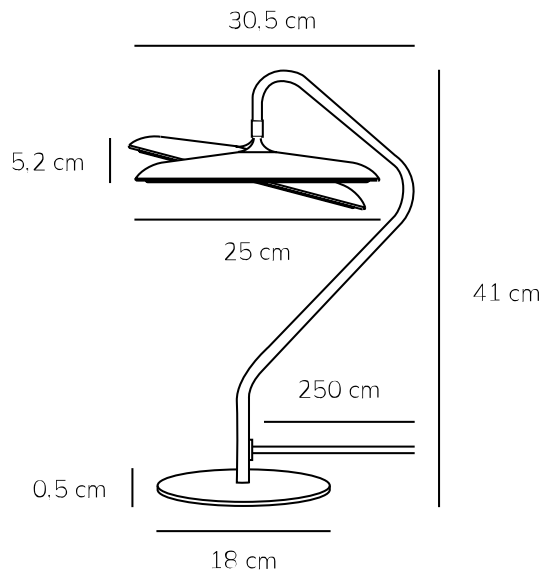

ARTIST | TABLE LAMP | STAINLESS STEEL

2520035034

Voltage (V): 220-240 Volt
IP degree: IP20
Class (Class 1, Class 2, Class 3):
Class 2 (Double isolated)
Socket type: LED Module
Switch placement: On the cable
Parallel connection: False

Primary material: Metal
Secondary material: Plastic
Colour of the cable: Black
Length of the cable (cm): 250
Surface material of the cable:
Textile
Is the cable replaceable: False
Colour: Stainless steel

Height (cm): 41
Tube Diameter (cm): 1.15
Shade Diameter (cm): 25
Outdoor base dimension (cm): 18
Length (cm): 30.5
Turning Angle (°): 15

EAN: 5704924024030
Item Number: 2520035034
Pcs Per Master Carton: 2

Sales Box Height (cm): 34
Sales Box Width (cm): 45
Sales Box Depth (cm): 28
Sales Box Volume m³: 0.0428
Product net weight (kg): 2.23

Brightness of light (Lumen): 1000
Colour temperature (Kelvin): 3000
Ra-value : 90
Lifetime (hours): 30000
Actual watt (W): 15