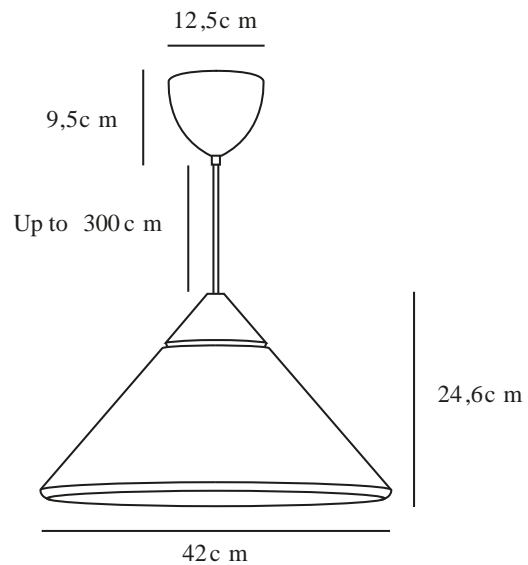

KINTO | PENDANT | WHITE

2520083001

Voltage (V): 220-240 Volt
IP degree: IP20
Maximum bulb wattage (W): 60
Class (Class 1, Class 2, Class 3):
Class 2 (Double isolated)
Socket type: E27
Parallel connection: False

Height (cm): 24.6
Shade Diameter (cm): 42
Length (cm): 42
EAN: 5704924024054
Item Number: 2520083001
Pcs Per Master Carton: 2

Sales Box Height (cm): 28
Sales Box Width (cm): 46
Sales Box Depth (cm): 46
Sales Box Volume m³: 0.0592
Product net weight (kg): 1.4945

Primary material: Metal
Secondary material: Wood
Colour of the cable: White
Length of the cable (cm): 300
Surface material of the cable:
Textile
Is the cable replaceable: False
Colour: White

- Mixed materials – metal and burnished brass
- Modern and minimalistic design
- Creates a beautiful light effect around the wooden top