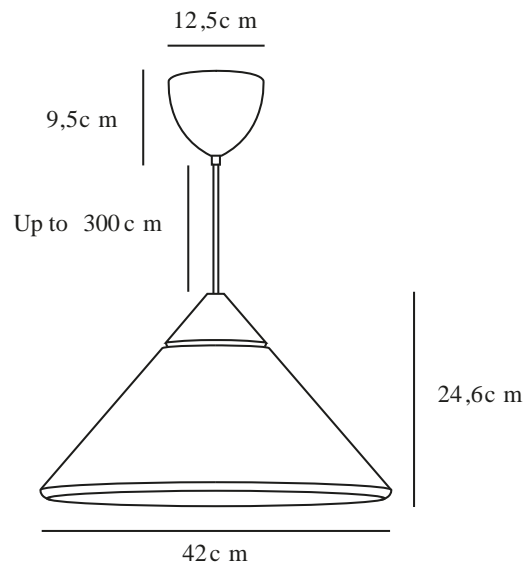

KINTO | PENDANT | BLACK

2520083003

Voltage (V): 220-240 Volt
IP degree: IP20
Maximum bulb wattage (W): 60
Class (Class 1, Class 2, Class 3):
Class 2 (Double isolated)
Socket type: E27
Parallel connection: False

Height (cm): 24.6
Shade Diameter (cm): 42
Length (cm): 42
EAN: 5704924024061
Item Number: 2520083003
Pcs Per Master Carton: 2

Sales Box Height (cm): 28
Sales Box Width (cm): 46
Sales Box Depth (cm): 46
Sales Box Volume m³: 0.0592
Product net weight (kg): 1.4945

Primary material: Metal
Secondary material: Wood
Colour of the cable: Black
Length of the cable (cm): 300
Surface material of the cable:
Textile
Is the cable replaceable: False
Colour: Black

- Mixed materials – metal and burnished brass • Modern and minimalistic design
- Creates a beautiful light effect around the wooden top