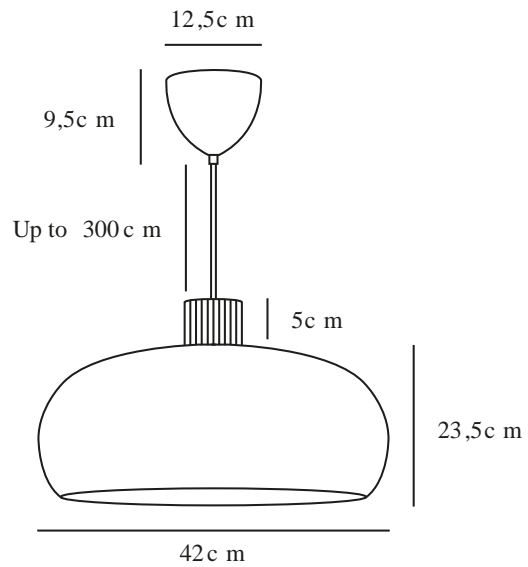

AURELIO | PENDANT | BLACK

2520103003

Voltage (V): 220-240 Volt
IP degree: IP20
Maximum bulb wattage (W): 25 W
Class (Class 1, Class 2, Class 3):
Class 2 (Double isolated)
Socket type: E27
Parallel connection: False

Height (cm): 23.5
Shade Diameter (cm): 42
Length (cm): 42
EAN: 5704924024078
Item Number: 2520103003
Pcs Per Master Carton: 2

Sales Box Height (cm): 46
Sales Box Width (cm): 46
Sales Box Depth (cm): 21
Sales Box Volume m³: 0.0444
Product net weight (kg): 2.28

Primary material: Metal
Secondary material: Wood
Colour of the cable: Black
Length of the cable (cm): 300
Surface material of the cable:
Textile
Is the cable replaceable: False
Colour: Black

- Mixed materials – wood and rough metal
- Organic and minimalistic design
- Creates a beautiful light effect around the wooden top